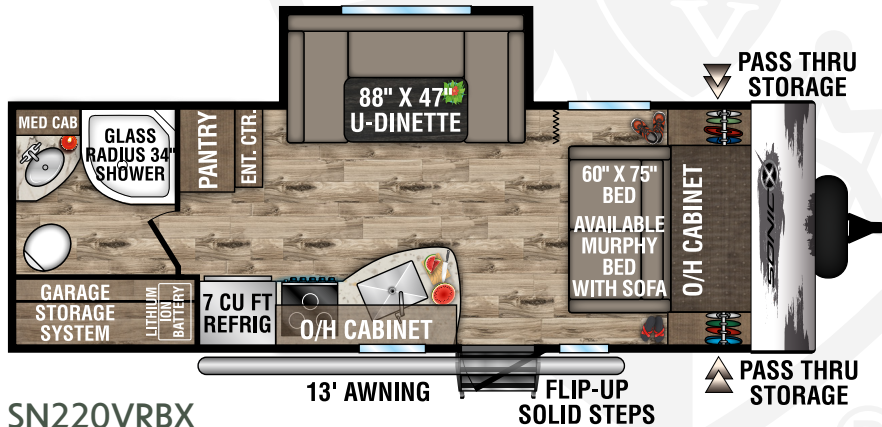

SONIC X

2023

Ultra-Lite Travel Trailers

Designed for Campers by Campers!

SN211VDBX

UVW - 5,260 lbs. | Exterior Length - 27' 6" | Sleeps - 8

SN220VRBX

UVW - 5,610 lbs. | Exterior Length - 27' 6" | Sleeps - 4

SPECIFICATIONS

Width: 23 Inches | Height: 17.5 Inches | Depth: 9 Inches | Weight: 30 Pounds | Flow Rate: 4.9 Gallons per Minute