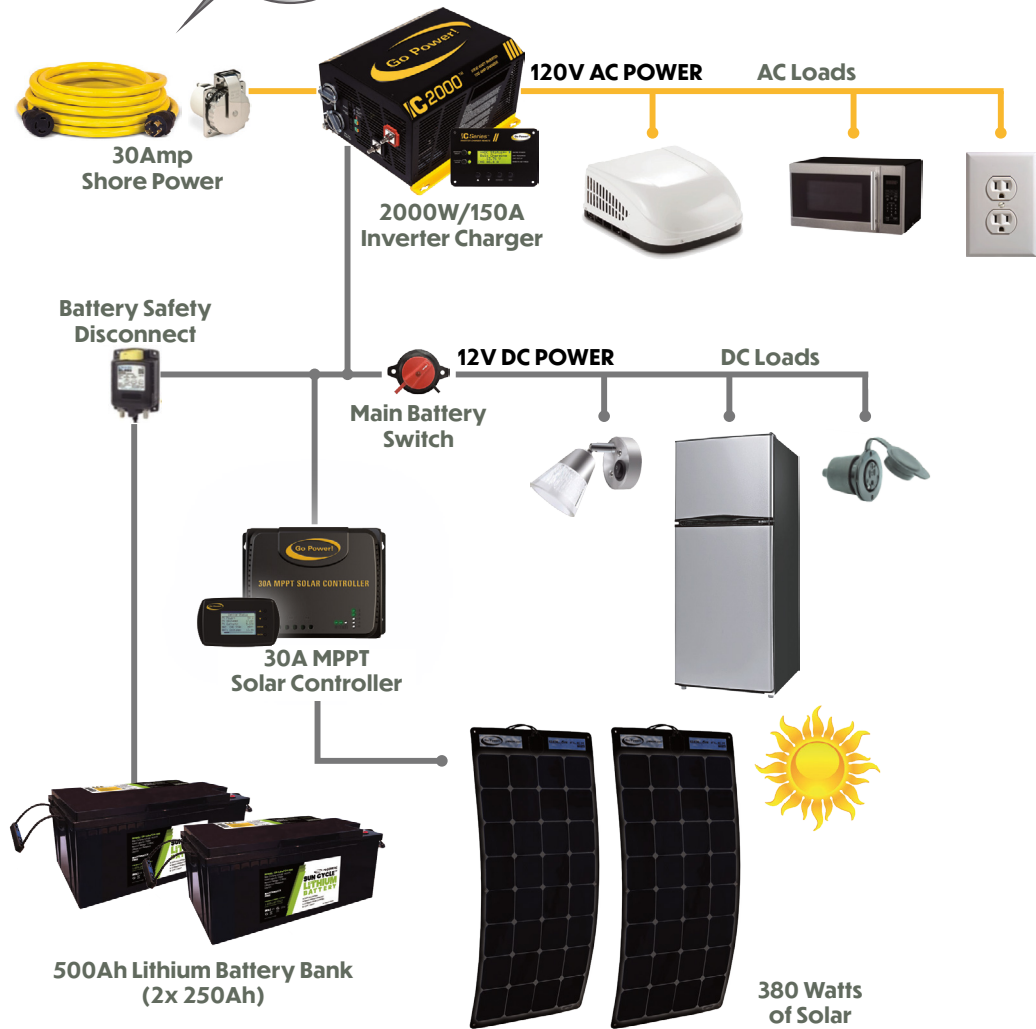

Some items shown are not included as standard or optional equipment.

©2022 Venture | 8/31/22 | 2.5M

Dealer:

POWER FLOW

WATER FILTRATION SYSTEM

CLEAN, SAFE WATER FROM ANY LAKE OR STREAM

Engineered for the rugged outdoor adventurer, the Clearsource Nomad pulls water from any lake or stream and purifies it better than even the best portable survival filters. Drink, shower, clean up – whatever you want with unlimited clean, fresh water!

STRONG 15 AMP PUMP DRAWS WATER FROM LONG DISTANCES

The integrated pump pulls hard – easily drawing water up to 20' of elevation rise and distances up to 100'. Works with any twelve-volt battery.

NASA-DERIVED FILTER TECHNOLOGY DELIVERS CLEAN, SAFE, GREAT-TASTING WATER

Dual filters remove sediment, chlorine, volatile organic compounds, bacteria like Legionella, Salmonella, Cholera, and E. Coli, cysts like Giardia, viruses and other contaminants while dramatically improving taste and smell. The Clearsource Nomad also provides heavy metal protection against lead, manganese, and iron.

SPECIFICATIONS

Width: 23 Inches | Height: 17.5 Inches | Depth: 9 Inches | Weight: 30 Pounds | Flow Rate: 4.9 Gallons per Minute