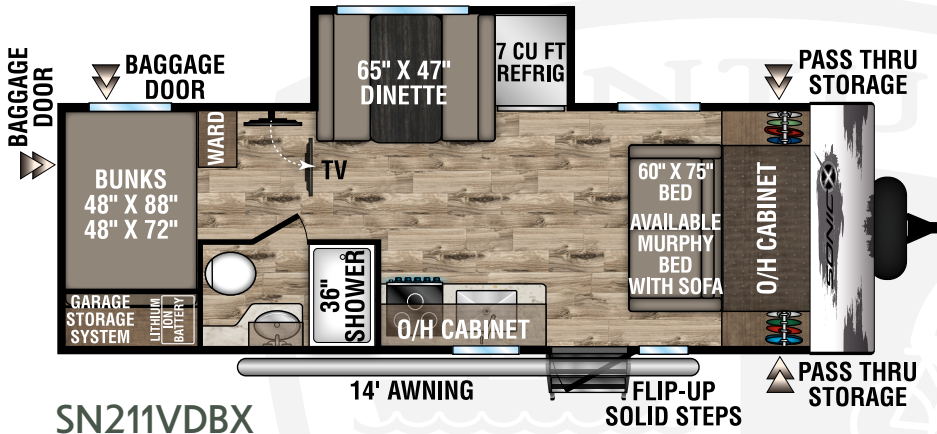

SONIC X

2023

Ultra-Lite Travel Trailers

Designed for Campers by Campers!

SN211VDBX

UVW - 5,260 lbs. | Exterior Length - 27' 6" | Sleeps - 8

SN220VRBX

UVW - 5,610 lbs. | Exterior Length - 27' 6" | Sleeps - 4

SPECIFICATIONS

Width: 23 Inches | Height: 17.5 Inches | Depth: 9 Inches | Weight: 30 Pounds | Flow Rate: 4.9 Gallons per Minute