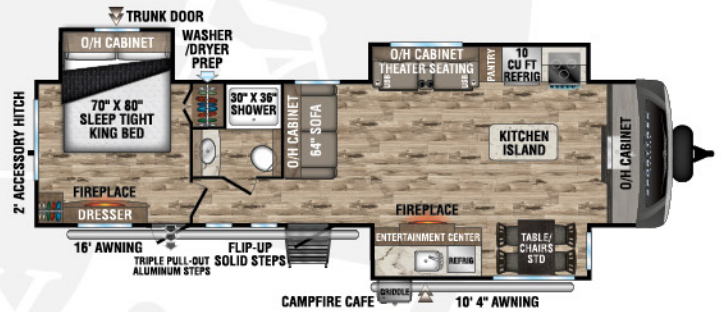

SPORTTREK

TOURING EDITION

2023

Luxury Travel Trailers

Designed for Campers by Campers!

STT272VRK

UVW - 7,220 lbs. | Exterior Length - 31' 6" | Sleeps - 6

STT302VRB

UVW - 7,500 lbs. | Exterior Length - 33' 3" | Sleeps - 4

STT312VBH

UVW - 7,980 lbs. | Exterior Length - 35' 9" | Sleeps - 10

STT333VFK

UVW - 9,040 lbs. | Exterior Length - 36' 8" | Sleeps - 4

STT333VMI

UVW - 8,850 lbs. | Exterior Length - 36' 8" | Sleeps - 4

STT336VRK

UVW - 8,860 lbs. | Exterior Length - 37' 8" | Sleeps - 4

2023 SPORTTREK TOURING EDITION

STT343VBH

UVW – 9,040 lbs. | Exterior Length – 37' 8" | Sleeps – 11

STT343VIB

UVW – 8,950 lbs. | Exterior Length – 38' 2" | Sleeps – 11

STT343VIK

UVW – 8,970 lbs. | Exterior Length – 37' 5" | Sleeps – 4

985 N 900 W | Shipshewana, IN 46565 | www.venture-rv.com

Due to continual research and advances, manufacturer reserves the right to change specifications, design, price and equipment without notice, and assumes no responsibility for any error in this literature. Some items shown are not included as standard or optional equipment.