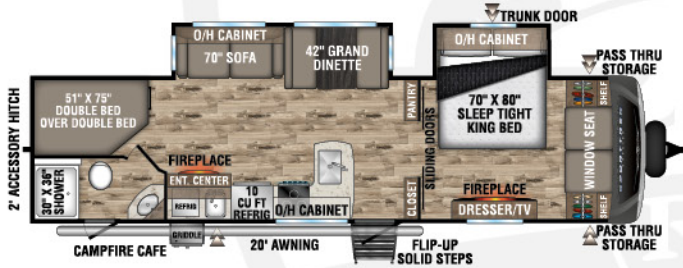

SPORTTREK

TOURING EDITION

2023

Luxury Travel Trailers

Designed for Campers by Campers!

STT272VRK

UVW - 7,220 lbs. | Exterior Length - 31' 6" | Sleeps - 6

STT302VRB

UVW - 7,500 lbs. | Exterior Length - 33' 3" | Sleeps - 4

STT312VBH

UVW - 7,980 lbs. | Exterior Length - 35' 9" | Sleeps - 10

STT333VFK

UVW - 9,040 lbs. | Exterior Length - 36' 8" | Sleeps - 4

STT333VMI

UVW - 8,850 lbs. | Exterior Length - 36' 8" | Sleeps - 4

STT336VRK

UVW - 8,860 lbs. | Exterior Length - 37' 8" | Sleeps - 4

2023 SPORTTREK TOURING EDITION

STT343VBH

UVW – 9,040 lbs. | Exterior Length – 37' 8" | Sleeps – 11

STT343VIB

UVW – 8,950 lbs. | Exterior Length – 38' 2" | Sleeps – 11

STT343VIK

UVW – 8,970 lbs. | Exterior Length – 37' 5" | Sleeps – 4

985 N 900 W | Shipshewana, IN 46565 | www.venture-rv.com

Due to continual research and advances, manufacturer reserves the right to change specifications, design, price and equipment without notice, and assumes no responsibility for any error in this literature. Some items shown are not included as standard or optional equipment.