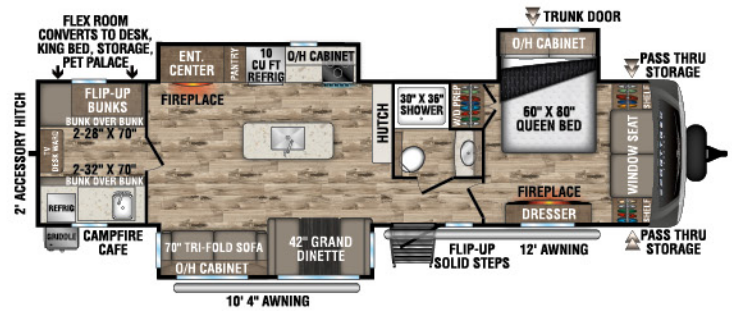

UVW - 7,500 lbs. | Exterior Length - 33' 3" | Sleeps - 4

STT312VBH

UVW - 7,980 lbs. | Exterior Length - 35' 9" | Sleeps - 10

STT333VFK

UVW - 9,040 lbs. | Exterior Length - 36' 8" | Sleeps - 4

STT333VMI

UVW - 8,850 lbs. | Exterior Length - 36' 8" | Sleeps - 4

STT336VRK

UVW - 8,860 lbs. | Exterior Length - 37' 8" | Sleeps - 4

2023 SPORTTREK TOURING EDITION

STT343VBH

UVW – 9,040 lbs. | Exterior Length – 37' 8" | Sleeps – 11

STT343VIB

UVW – 8,950 lbs. | Exterior Length – 38' 2" | Sleeps – 11

STT343VIK

UVW – 8,970 lbs. | Exterior Length – 37' 5" | Sleeps – 4

985 N 900 W | Shipshewana, IN 46565 | www.venture-rv.com

Due to continual research and advances, manufacturer reserves the right to change specifications, design, price and equipment without notice, and assumes no responsibility for any error in this literature. Some items shown are not included as standard or optional equipment.