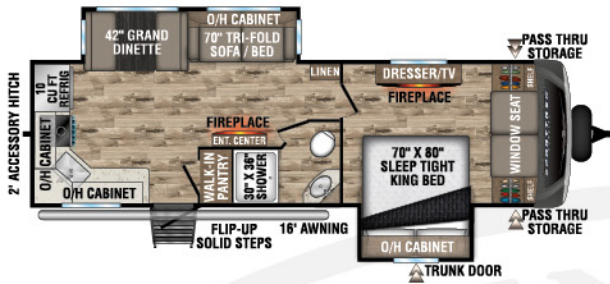

SPORTTREK

TOURING EDITION

2023

Luxury Travel Trailers

Designed for Campers by Campers!

STT272VRK

UVW - 7,220 lbs. | Exterior Length - 31' 6" | Sleeps - 6

STT302VRB

UVW - 7,500 lbs. | Exterior Length - 33' 3" | Sleeps - 4

STT312VBH

UVW - 7,980 lbs. | Exterior Length - 35' 9" | Sleeps - 10

STT333VFK

UVW - 9,040 lbs. | Exterior Length - 36' 8" | Sleeps - 4

STT333VMI

UVW - 8,850 lbs. | Exterior Length - 36' 8" | Sleeps - 4

STT336VRK

UVW - 8,860 lbs. | Exterior Length - 37' 8" | Sleeps - 4

2023 SPORTTREK TOURING EDITION

STT343VBH

UVW – 9,040 lbs. | Exterior Length – 37' 8" | Sleeps – 11

STT343VIB

UVW – 8,950 lbs. | Exterior Length – 38' 2" | Sleeps – 11

STT343VIK

UVW – 8,970 lbs. | Exterior Length – 37' 5" | Sleeps – 4

985 N 900 W | Shipshewana, IN 46565 | www.venture-rv.com

Due to continual research and advances, manufacturer reserves the right to change specifications, design, price and equipment without notice, and assumes no responsibility for any error in this literature. Some items shown are not included as standard or optional equipment.