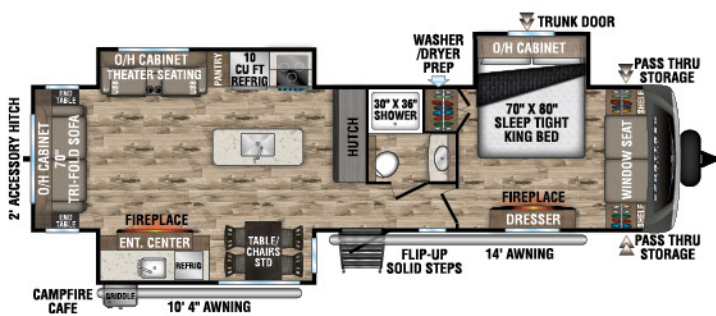

UVW - 7,500 lbs. | Exterior Length - 33' 3" | Sleeps - 4

STT312VBH

UVW - 7,980 lbs. | Exterior Length - 35' 9" | Sleeps - 10

STT333VFK

UVW - 9,040 lbs. | Exterior Length - 36' 8" | Sleeps - 4

STT333VMI

UVW - 8,850 lbs. | Exterior Length - 36' 8" | Sleeps - 4

STT336VRK

UVW - 8,860 lbs. | Exterior Length - 37' 8" | Sleeps - 4

2023 SPORTTREK TOURING EDITION

STT343VBH

UVW – 9,040 lbs. | Exterior Length – 37' 8" | Sleeps – 11

STT343VIB

UVW – 8,950 lbs. | Exterior Length – 38' 2" | Sleeps – 11

STT343VIK

UVW – 8,970 lbs. | Exterior Length – 37' 5" | Sleeps – 4

985 N 900 W | Shipshewana, IN 46565 | www.venture-rv.com

Due to continual research and advances, manufacturer reserves the right to change specifications, design, price and equipment without notice, and assumes no responsibility for any error in this literature. Some items shown are not included as standard or optional equipment.