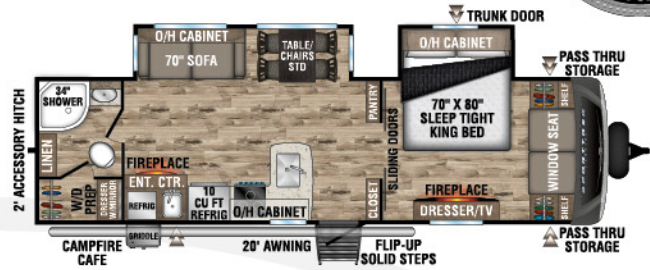

SPORTTREK

TOURING EDITION

2023

Luxury Travel Trailers

Designed for Campers by Campers!

STT272VRK

UVW - 7,220 lbs. | Exterior Length - 31' 6" | Sleeps - 6

STT302VRB

UVW - 7,500 lbs. | Exterior Length - 33' 3" | Sleeps - 4

STT312VBH

UVW - 7,980 lbs. | Exterior Length - 35' 9" | Sleeps - 10

STT333VFK

UVW - 9,040 lbs. | Exterior Length - 36' 8" | Sleeps - 4

STT333VMI

UVW - 8,850 lbs. | Exterior Length - 36' 8" | Sleeps - 4

STT336VRK

UVW - 8,860 lbs. | Exterior Length - 37' 8" | Sleeps - 4

2023 SPORTTREK TOURING EDITION

STT343VBH

UVW – 9,040 lbs. | Exterior Length – 37' 8" | Sleeps – 11

STT343VIB

UVW – 8,950 lbs. | Exterior Length – 38' 2" | Sleeps – 11

STT343VIK

UVW – 8,970 lbs. | Exterior Length – 37' 5" | Sleeps – 4

985 N 900 W | Shipshewana, IN 46565 | www.venture-rv.com

Due to continual research and advances, manufacturer reserves the right to change specifications, design, price and equipment without notice, and assumes no responsibility for any error in this literature. Some items shown are not included as standard or optional equipment.