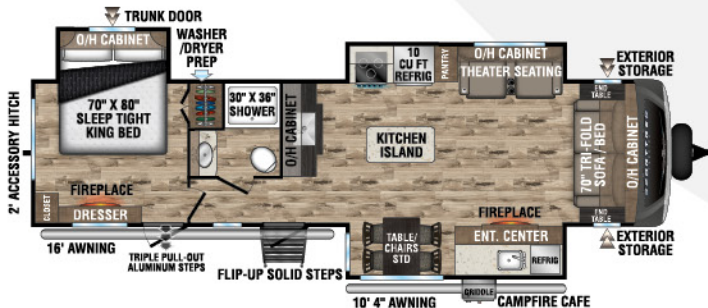

SPORTTREK

TOURING EDITION

2023

Luxury Travel Trailers

Designed for Campers by Campers!

STT272VRK

UVW - 7,220 lbs. | Exterior Length - 31' 6" | Sleeps - 6

STT302VRB

UVW - 7,500 lbs. | Exterior Length - 33' 3" | Sleeps - 4

STT312VBH

UVW - 7,980 lbs. | Exterior Length - 35' 9" | Sleeps - 10

STT333VFK

UVW - 9,040 lbs. | Exterior Length - 36' 8" | Sleeps - 4

STT333VMI

UVW - 8,850 lbs. | Exterior Length - 36' 8" | Sleeps - 4

STT336VRK

UVW - 8,860 lbs. | Exterior Length - 37' 8" | Sleeps - 4

2023 SPORTTREK TOURING EDITION

STT343VBH

UVW – 9,040 lbs. | Exterior Length – 37' 8" | Sleeps – 11

STT343VIB

UVW – 8,950 lbs. | Exterior Length – 38' 2" | Sleeps – 11

STT343VIK

UVW – 8,970 lbs. | Exterior Length – 37' 5" | Sleeps – 4

985 N 900 W | Shipshewana, IN 46565 | www.venture-rv.com

Due to continual research and advances, manufacturer reserves the right to change specifications, design, price and equipment without notice, and assumes no responsibility for any error in this literature. Some items shown are not included as standard or optional equipment.