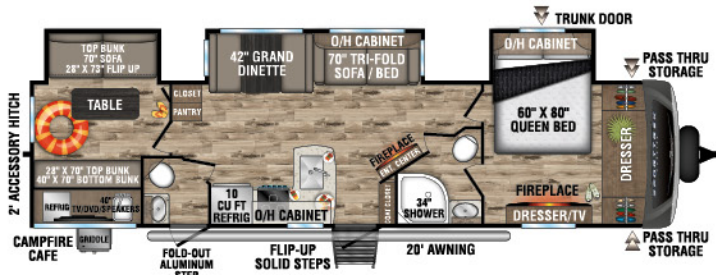

SPORTTREK

TOURING EDITION

2023

Luxury Travel Trailers

Designed for Campers by Campers!

STT272VRK

UVW - 7,220 lbs. | Exterior Length - 31' 6" | Sleeps - 6

STT302VRB

UVW - 7,500 lbs. | Exterior Length - 33' 3" | Sleeps - 4

STT312VBH

UVW - 7,980 lbs. | Exterior Length - 35' 9" | Sleeps - 10

STT333VFK

UVW - 9,040 lbs. | Exterior Length - 36' 8" | Sleeps - 4

STT333VMI

UVW - 8,850 lbs. | Exterior Length - 36' 8" | Sleeps - 4

STT336VRK

UVW - 8,860 lbs. | Exterior Length - 37' 8" | Sleeps - 4

2023 SPORTTREK TOURING EDITION

STT343VBH

UVW – 9,040 lbs. | Exterior Length – 37' 8" | Sleeps – 11

STT343VIB

UVW – 8,950 lbs. | Exterior Length – 38' 2" | Sleeps – 11

STT343VIK

UVW – 8,970 lbs. | Exterior Length – 37' 5" | Sleeps – 4

985 N 900 W | Shipshewana, IN 46565 | www.venture-rv.com

Due to continual research and advances, manufacturer reserves the right to change specifications, design, price and equipment without notice, and assumes no responsibility for any error in this literature. Some items shown are not included as standard or optional equipment.