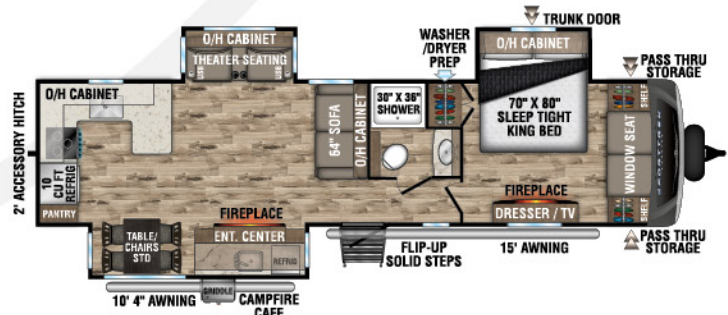

SPORTTREK

TOURING EDITION

2023

Luxury Travel Trailers

Designed for Campers by Campers!

STT272VRK

UVW - 7,220 lbs. | Exterior Length - 31' 6" | Sleeps - 6

STT302VRB

UVW - 7,500 lbs. | Exterior Length - 33' 3" | Sleeps - 4

STT312VBH

UVW - 7,980 lbs. | Exterior Length - 35' 9" | Sleeps - 10

STT333VFK

UVW - 9,040 lbs. | Exterior Length - 36' 8" | Sleeps - 4

STT333VMI

UVW - 8,850 lbs. | Exterior Length - 36' 8" | Sleeps - 4

STT336VRK

UVW - 8,860 lbs. | Exterior Length - 37' 8" | Sleeps - 4

2023 SPORTTREK TOURING EDITION

STT343VBH

UVW – 9,040 lbs. | Exterior Length – 37' 8" | Sleeps – 11

STT343VIB

UVW – 8,950 lbs. | Exterior Length – 38' 2" | Sleeps – 11

STT343VIK

UVW – 8,970 lbs. | Exterior Length – 37' 5" | Sleeps – 4

985 N 900 W | Shipshewana, IN 46565 | www.venture-rv.com

Due to continual research and advances, manufacturer reserves the right to change specifications, design, price and equipment without notice, and assumes no responsibility for any error in this literature. Some items shown are not included as standard or optional equipment.