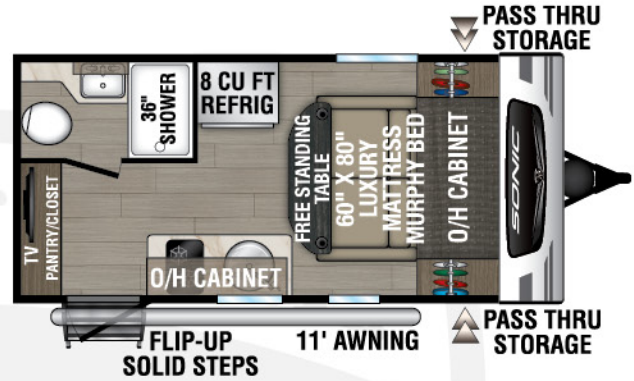

SONIC LITE

2024

Ultra-Lite Travel Trailers

Designed for Campers by Campers!

SL150VRB

UVW – 3,180 lbs. | Exterior Length – 19' 11" | Sleeps – 2

SL150VRK

UVW – 3,350 lbs. | Exterior Length – 19' 2" | Sleeps – 2

NEW

SL160VFB

UVW – 3,370 lbs. | Exterior Length – 21' 2" | Sleeps – TBD

SL169VMK

UVW – 3,670 lbs. | Exterior Length – 21' 2" | Sleeps – 4

2024 SONIC LITE

SL169VRK

UWV - 3,800 lbs. | Exterior Length - 22' 2" | Sleeps - 4

SL169VUD

UWV - 3,720 lbs. | Exterior Length - 21' 11" | Sleeps - 6

NEW

Fiberglass front cap
with window

985 N 900 W | Shipshewana, IN 46565 | www.venture-rv.com

Due to continual research and advances, manufacturer reserves the right to change specifications, design, price and equipment without notice, and assumes no responsibility for any error in this literature. Some items shown are not included as standard or optional equipment.