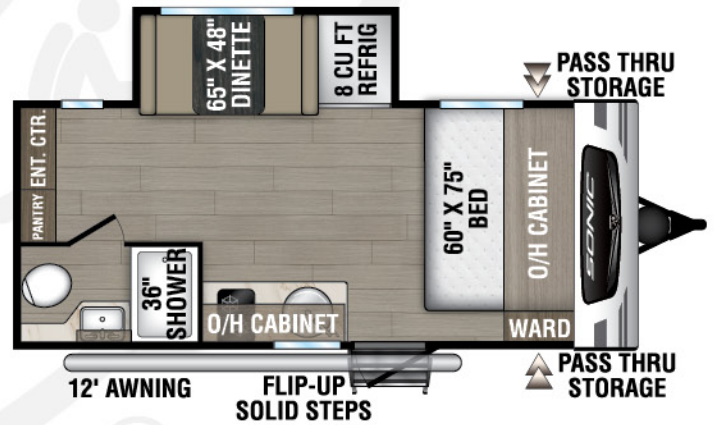

SONIC LITE

2024

Ultra-Lite Travel Trailers

Designed for Campers by Campers!

SL150VRB

UVW – 3,180 lbs. | Exterior Length – 19' 11" | Sleeps – 2

SL150VRK

UVW – 3,350 lbs. | Exterior Length – 19' 2" | Sleeps – 2

NEW

SL160VFB

UVW – 3,370 lbs. | Exterior Length – 21' 2" | Sleeps – TBD

SL169VMK

UVW – 3,670 lbs. | Exterior Length – 21' 2" | Sleeps – 4

2024 SONIC LITE

SL169VRK

UWV - 3,800 lbs. | Exterior Length - 22' 2" | Sleeps - 4

SL169VUD

UWV - 3,720 lbs. | Exterior Length - 21' 11" | Sleeps - 6

NEW

Fiberglass front cap
with window

985 N 900 W | Shipshewana, IN 46565 | www.venture-rv.com

Due to continual research and advances, manufacturer reserves the right to change specifications, design, price and equipment without notice, and assumes no responsibility for any error in this literature. Some items shown are not included as standard or optional equipment.