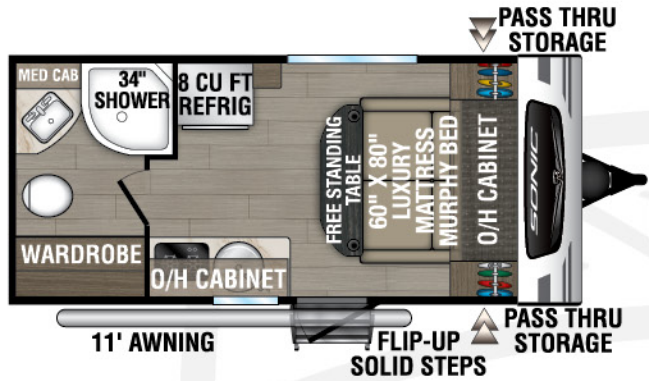

SONIC LITE

2024

Ultra-Lite Travel Trailers

Designed for Campers by Campers!

SL150VRB

UVW – 3,180 lbs. | Exterior Length – 19' 11" | Sleeps – 2

SL150VRK

UVW – 3,350 lbs. | Exterior Length – 19' 2" | Sleeps – 2

NEW

SL160VFB

UVW – 3,370 lbs. | Exterior Length – 21' 2" | Sleeps – TBD

SL169VMK

UVW – 3,670 lbs. | Exterior Length – 21' 2" | Sleeps – 4

2024 SONIC LITE

SL169VRK

UWV - 3,800 lbs. | Exterior Length - 22' 2" | Sleeps - 4

SL169VUD

UWV - 3,720 lbs. | Exterior Length - 21' 11" | Sleeps - 6

NEW

Fiberglass front cap
with window

985 N 900 W | Shipshewana, IN 46565 | www.venture-rv.com

Due to continual research and advances, manufacturer reserves the right to change specifications, design, price and equipment without notice, and assumes no responsibility for any error in this literature. Some items shown are not included as standard or optional equipment.