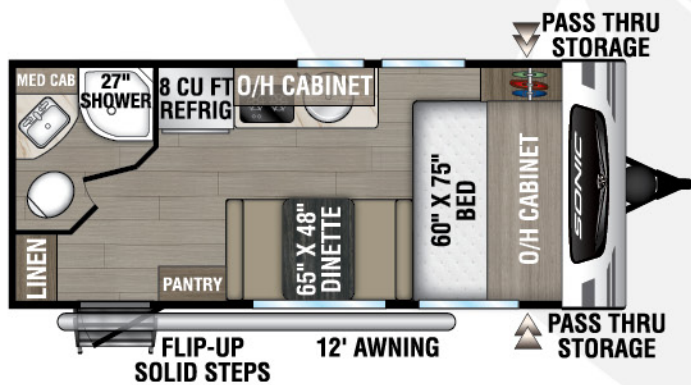

SONIC LITE

2024

Ultra-Lite Travel Trailers

Designed for Campers by Campers!

SL150VRB

UVW – 3,180 lbs. | Exterior Length – 19' 11" | Sleeps – 2

SL150VRK

UVW – 3,350 lbs. | Exterior Length – 19' 2" | Sleeps – 2

NEW

SL160VFB

UVW – 3,370 lbs. | Exterior Length – 21' 2" | Sleeps – TBD

SL169VMK

UVW – 3,670 lbs. | Exterior Length – 21' 2" | Sleeps – 4

2024 SONIC LITE

SL169VRK

UWV - 3,800 lbs. | Exterior Length - 22' 2" | Sleeps - 4

SL169VUD

UWV - 3,720 lbs. | Exterior Length - 21' 11" | Sleeps - 6

NEW

Fiberglass front cap
with window

985 N 900 W | Shipshewana, IN 46565 | www.venture-rv.com

Due to continual research and advances, manufacturer reserves the right to change specifications, design, price and equipment without notice, and assumes no responsibility for any error in this literature. Some items shown are not included as standard or optional equipment.