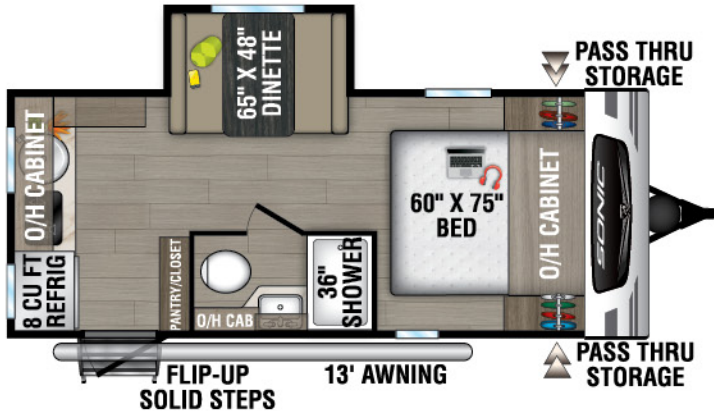

NEW

SL160VFB

UVW – 3,370 lbs. | Exterior Length – 21' 2" | Sleeps – TBD

SL169VMK

UVW – 3,670 lbs. | Exterior Length – 21' 2" | Sleeps – 4

2024 SONIC LITE

SL169VRK

UWV - 3,800 lbs. | Exterior Length - 22' 2" | Sleeps - 4

SL169VUD

UWV - 3,720 lbs. | Exterior Length - 21' 11" | Sleeps - 6

NEW

Fiberglass front cap
with window

985 N 900 W | Shipshewana, IN 46565 | www.venture-rv.com

Due to continual research and advances, manufacturer reserves the right to change specifications, design, price and equipment without notice, and assumes no responsibility for any error in this literature. Some items shown are not included as standard or optional equipment.