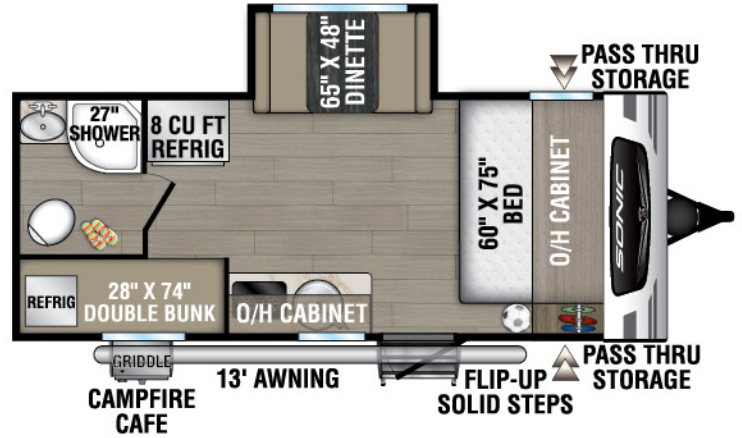

SONIC LITE

2024

Ultra-Lite Travel Trailers

Designed for Campers by Campers!

SL150VRB

UVW – 3,180 lbs. | Exterior Length – 19' 11" | Sleeps – 2

SL150VRK

UVW – 3,350 lbs. | Exterior Length – 19' 2" | Sleeps – 2

NEW

SL160VFB

UVW – 3,370 lbs. | Exterior Length – 21' 2" | Sleeps – TBD

SL169VMK

UVW – 3,670 lbs. | Exterior Length – 21' 2" | Sleeps – 4

2024 SONIC LITE

SL169VRK

UWV - 3,800 lbs. | Exterior Length - 22' 2" | Sleeps - 4

SL169VUD

UWV - 3,720 lbs. | Exterior Length - 21' 11" | Sleeps - 6

NEW

Fiberglass front cap
with window

985 N 900 W | Shipshewana, IN 46565 | www.venture-rv.com

Due to continual research and advances, manufacturer reserves the right to change specifications, design, price and equipment without notice, and assumes no responsibility for any error in this literature. Some items shown are not included as standard or optional equipment.