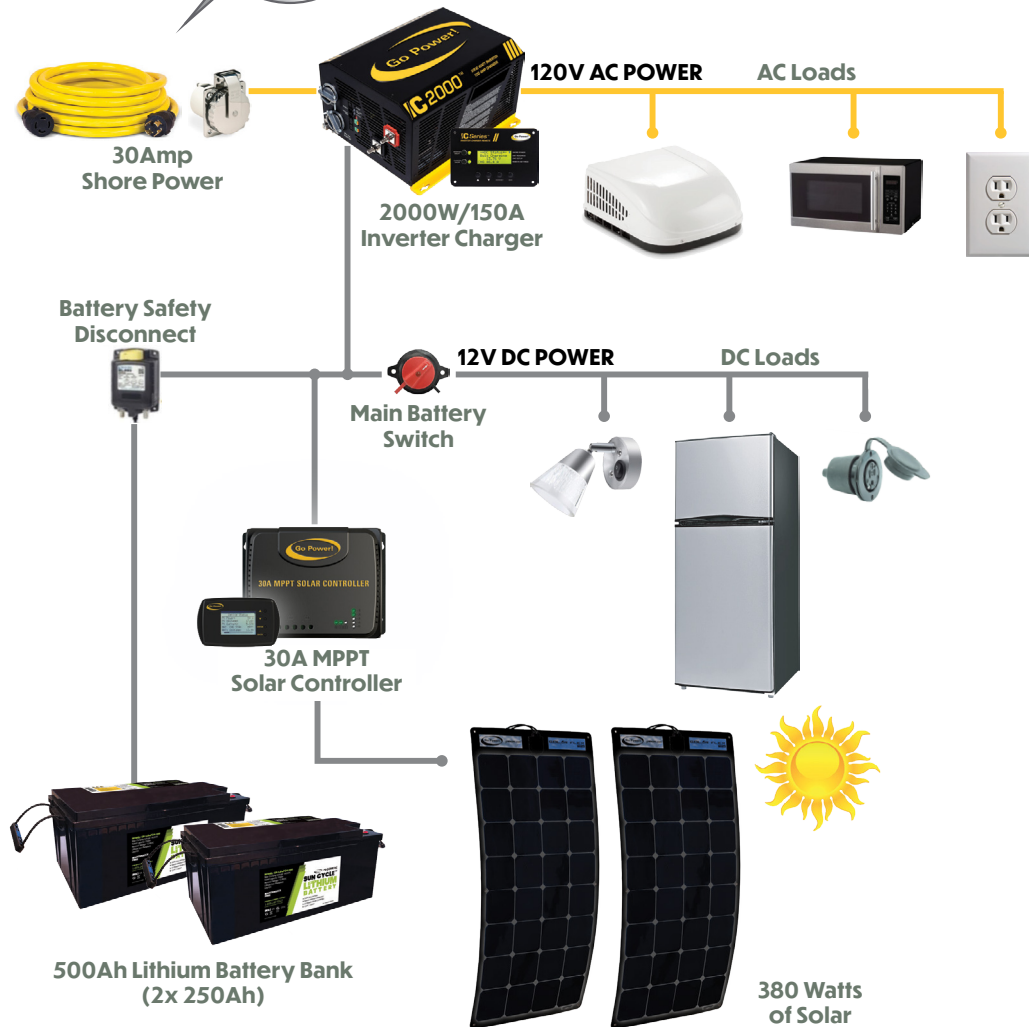

SONIC X

2024

Ultra-Lite Travel Trailers

Designed for Campers by Campers!

SN211VDBX

UVW - 5,700 lbs. | Exterior Length - 27' 7" | Sleeps - 8

SN220VRBX

UVW - 5,750 lbs. | Exterior Length - 27' 7" | Sleeps - 4

Some items shown are not included as standard or optional equipment.

Dealer:

POWER FLOW

WATER FILTRATION SYSTEM

CLEAN, SAFE WATER FROM ANY LAKE OR STREAM

Engineered for the rugged outdoor adventurer, the Clearsource Nomad pulls water from any lake or stream and purifies it better than even the best portable survival filters. Drink, shower, clean up – whatever you want with unlimited clean, fresh water!

STRONG 15 AMP PUMP DRAWS WATER FROM LONG DISTANCES

The integrated pump pulls hard – easily drawing water up to 20' of elevation rise and distances up to 100'. Works with any twelve-volt battery.

NASA-DERIVED FILTER TECHNOLOGY DELIVERS CLEAN, SAFE, GREAT-TASTING WATER

SPECIFICATIONS

Width: 23 Inches | Height: 17.5 Inches | Depth: 9 Inches | Weight: 30 Pounds | Flow Rate: 4.9 Gallons per Minute