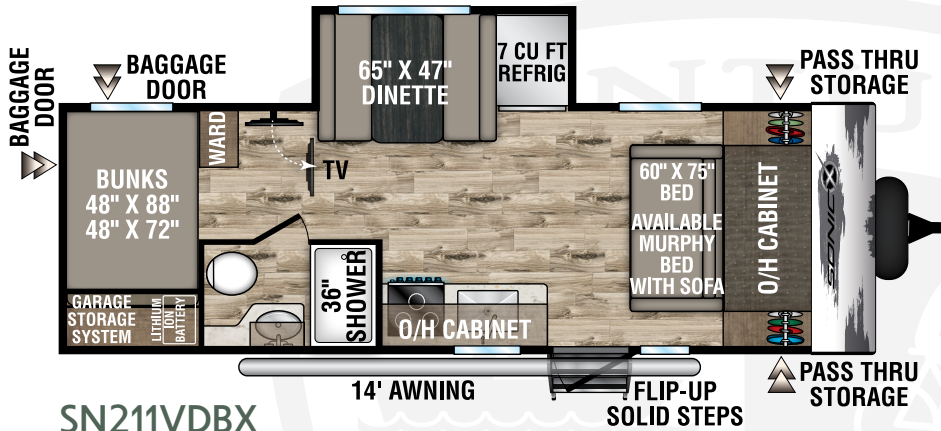

SONIC X

2024

Ultra-Lite Travel Trailers

Designed for Campers by Campers!

SN211VDBX

UVW - 5,700 lbs. | Exterior Length - 27' 7" | Sleeps - 8

SN220VRBX

UVW - 5,750 lbs. | Exterior Length - 27' 7" | Sleeps - 4

SPECIFICATIONS

Width: 23 Inches | Height: 17.5 Inches | Depth: 9 Inches | Weight: 30 Pounds | Flow Rate: 4.9 Gallons per Minute