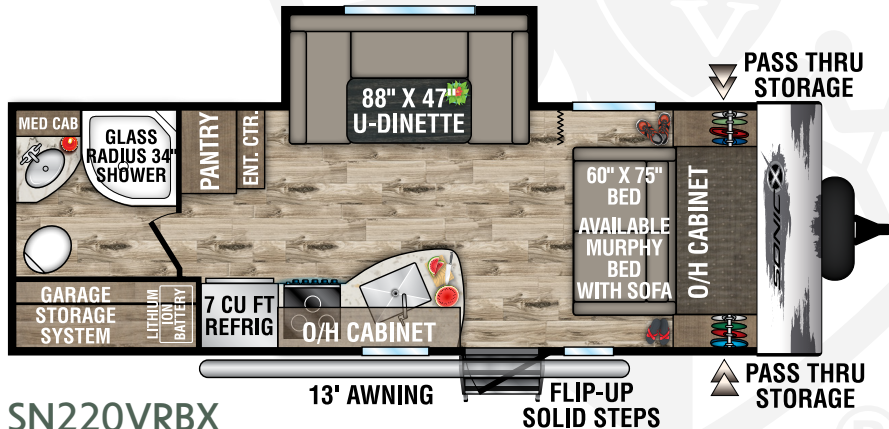

SONIC X

2024

Ultra-Lite Travel Trailers

Designed for Campers by Campers!

SN211VDBX

UVW - 5,700 lbs. | Exterior Length - 27' 7" | Sleeps - 8

SN220VRBX

UVW - 5,750 lbs. | Exterior Length - 27' 7" | Sleeps - 4

SPECIFICATIONS

Width: 23 Inches | Height: 17.5 Inches | Depth: 9 Inches | Weight: 30 Pounds | Flow Rate: 4.9 Gallons per Minute