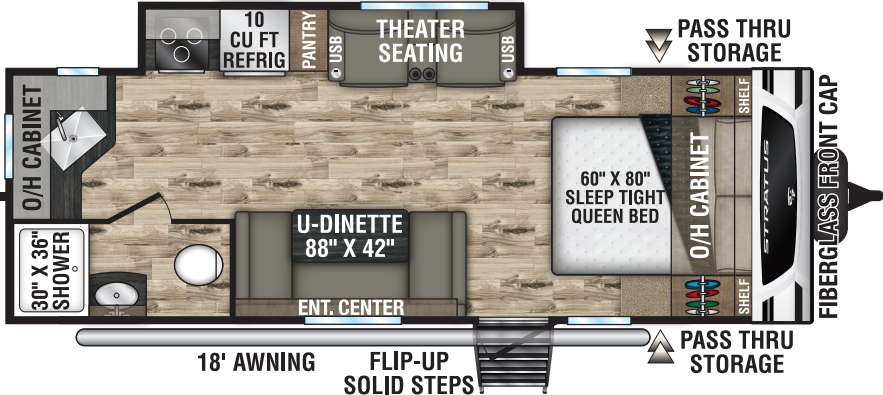

2" ACCESSORY HITCH

10  
CU FT  
REFRIG

PANTRY

THEATER  
SEATING

USB

USB

▼ PASS THRU  
STORAGE

O/H CABINET

30" X 36"  
SHOWER

U-DINETTE  
88" X 42"

ENT. CENTER

60" X 80"  
SLEEP TIGHT  
QUEEN BED

O/H CABINET

SHELF

SHELF

FIBERGLASS FRONT CAP

18' AWNING

FLIP-UP  
SOLID STEPS

▲ PASS THRU  
STORAGE