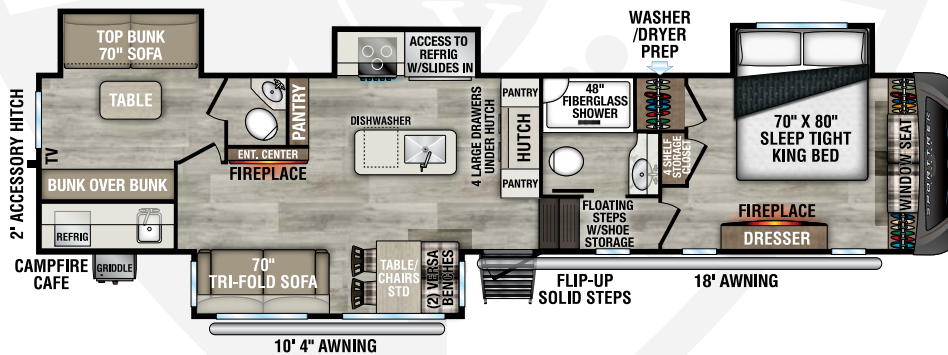

STTF354VBH

UVW - 12,270
Exterior Length - 39' 10"
Sleeps - 8