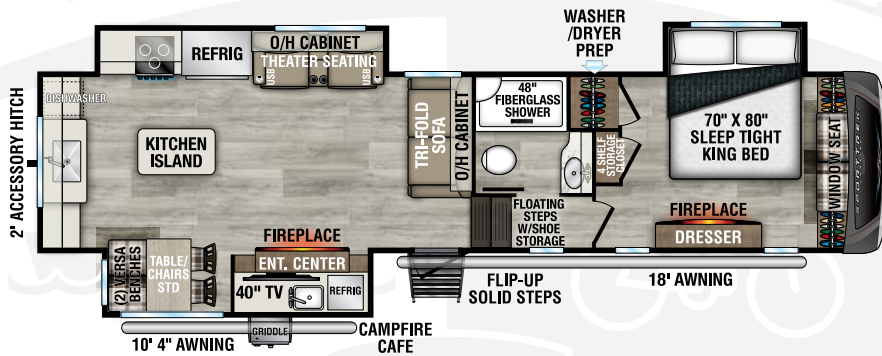

STTF353VRK

UVW - 11,540
Exterior Length - 37'
Sleeps - 4