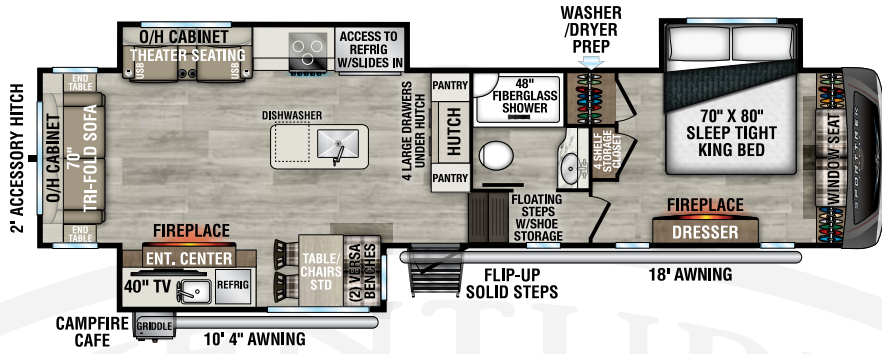

STTF353VIK

UVW - 11,490
Exterior Length - 37'
Sleeps - 4