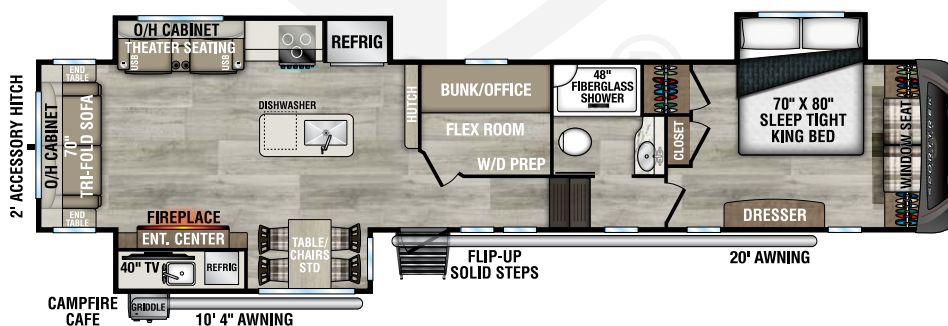

NEW

STTF363VFR

UVW - 12,290
Exterior Length - 41' 7"
Sleeps - 6