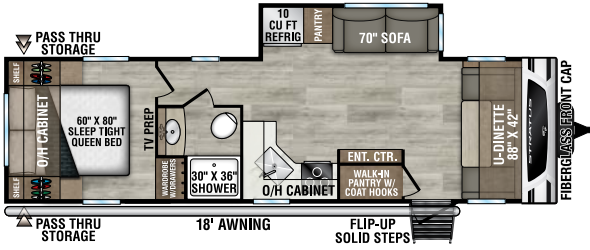

UVW - 5,480 lbs. | Exterior Length - 26'3" | Sleeps - 8

SR221VRK

UVW - 5,430 lbs. | Exterior Length - 27' | Sleeps - 4

SR231VRB

UVW - 5,600 lbs. | Exterior Length - 26'6" | Sleeps - 4

NEW

SR241VRK

UVW - 5,770 lbs. | Exterior Length - 28' | Sleeps - 6

SR261VRB

UVW - 6,720 lbs. | Exterior Length - 31'11" | Sleeps - 6

NEW

SR262VFK

UVW - 7,170 lbs. | Exterior Length - 31'11" | Sleeps - 4

SR281VBH

UVW - 6,540 lbs. | Exterior Length - 31'11" | Sleeps - 10

2025 STRATUS

SR281VFD

UVW – 6,490 lbs. | Exterior Length – 32' 3" | Sleeps – 6

SR291VQB

UVW – 6,940 lbs. | Exterior Length – 33' 11" | Sleeps – 10

NEW

SR302VBH

UVW – TBD lbs. | Exterior Length – 33' 11" | Sleeps – 10

985 N 900 W | Shipshewana, IN 46565 | www.venture-rv.com