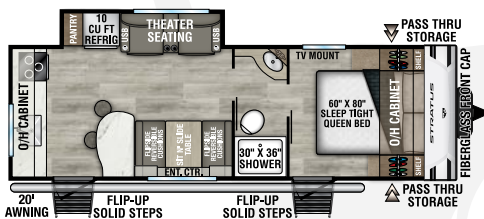

UVW - 5,480 lbs. | Exterior Length - 26'3" | Sleeps - 8

SR221VRK

UVW - 5,430 lbs. | Exterior Length - 27' | Sleeps - 4

SR231VRB

UVW - 5,600 lbs. | Exterior Length - 26'6" | Sleeps - 4

NEW

SR241VRK

UVW - 5,770 lbs. | Exterior Length - 28' | Sleeps - 6

SR261VRB

UVW - 6,720 lbs. | Exterior Length - 31'11" | Sleeps - 6

NEW

SR262VFK

UVW - 7,170 lbs. | Exterior Length - 31'11" | Sleeps - 4

SR281VBH

UVW - 6,540 lbs. | Exterior Length - 31'11" | Sleeps - 10

2025 STRATUS

SR281VFD

UVW – 6,490 lbs. | Exterior Length – 32' 3" | Sleeps – 6

SR291VQB

UVW – 6,940 lbs. | Exterior Length – 33' 11" | Sleeps – 10

NEW

SR302VBH

UVW – TBD lbs. | Exterior Length – 33' 11" | Sleeps – 10

985 N 900 W | Shipshewana, IN 46565 | www.venture-rv.com