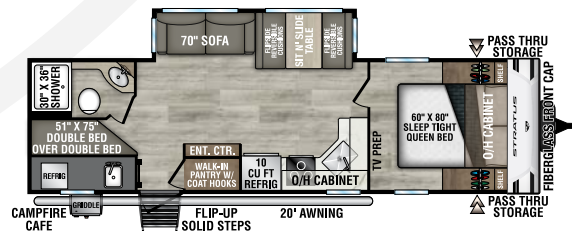

UVW - 5,480 lbs. | Exterior Length - 26'3" | Sleeps - 8

SR221VRK

UVW - 5,430 lbs. | Exterior Length - 27' | Sleeps - 4

SR231VRB

UVW - 5,600 lbs. | Exterior Length - 26'6" | Sleeps - 4

NEW

SR241VRK

UVW - 5,770 lbs. | Exterior Length - 28' | Sleeps - 6

SR261VRB

UVW - 6,720 lbs. | Exterior Length - 31'11" | Sleeps - 6

NEW

SR262VFK

UVW - 7,170 lbs. | Exterior Length - 31'11" | Sleeps - 4

SR281VBH

UVW - 6,540 lbs. | Exterior Length - 31'11" | Sleeps - 10

2025 STRATUS

SR281VFD

UVW – 6,490 lbs. | Exterior Length – 32' 3" | Sleeps – 6

SR291VQB

UVW – 6,940 lbs. | Exterior Length – 33' 11" | Sleeps – 10

NEW

SR302VBH

UVW – TBD lbs. | Exterior Length – 33' 11" | Sleeps – 10

985 N 900 W | Shipshewana, IN 46565 | www.venture-rv.com