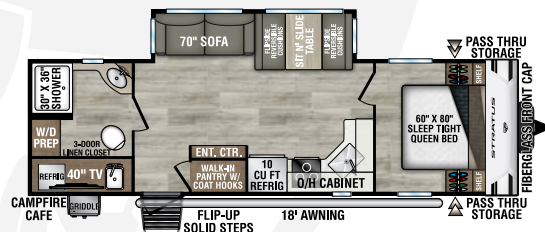

UVW - 5,480 lbs. | Exterior Length - 26'3" | Sleeps - 8

SR221VRK

UVW - 5,430 lbs. | Exterior Length - 27' | Sleeps - 4

SR231VRB

UVW - 5,600 lbs. | Exterior Length - 26'6" | Sleeps - 4

NEW

SR241VRK

UVW - 5,770 lbs. | Exterior Length - 28' | Sleeps - 6

SR261VRB

UVW - 6,720 lbs. | Exterior Length - 31'11" | Sleeps - 6

NEW

SR262VFK

UVW - 7,170 lbs. | Exterior Length - 31'11" | Sleeps - 4

SR281VBH

UVW - 6,540 lbs. | Exterior Length - 31'11" | Sleeps - 10

2025 STRATUS

SR281VFD

UVW – 6,490 lbs. | Exterior Length – 32' 3" | Sleeps – 6

SR291VQB

UVW – 6,940 lbs. | Exterior Length – 33' 11" | Sleeps – 10

NEW

SR302VBH

UVW – TBD lbs. | Exterior Length – 33' 11" | Sleeps – 10

985 N 900 W | Shipshewana, IN 46565 | www.venture-rv.com