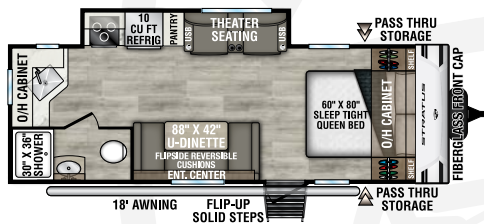

STRATUS

2025

Ultra-Lite Travel Trailers

Designed for Campers by Campers!

SR200VRB

UVW - 4,450 lbs. | Exterior Length - 23'1" | Sleeps - 4

NEW

SR211VBH

UVW - 5,480 lbs. | Exterior Length - 26'3" | Sleeps - 8

SR221VRK

UVW - 5,430 lbs. | Exterior Length - 27' | Sleeps - 4

SR231VRB

UVW - 5,600 lbs. | Exterior Length - 26'6" | Sleeps - 4

NEW

SR241VRK

UVW - 5,770 lbs. | Exterior Length - 28' | Sleeps - 6

SR261VRB

UVW - 6,720 lbs. | Exterior Length - 31'11" | Sleeps - 6

NEW

SR262VFK

UVW - 7,170 lbs. | Exterior Length - 31'11" | Sleeps - 4

SR281VBH

UVW - 6,540 lbs. | Exterior Length - 31'11" | Sleeps - 10

2025 STRATUS

SR281VFD

UVW – 6,490 lbs. | Exterior Length – 32' 3" | Sleeps – 6

SR291VQB

UVW – 6,940 lbs. | Exterior Length – 33' 11" | Sleeps – 10

NEW

SR302VBH

UVW – TBD lbs. | Exterior Length – 33' 11" | Sleeps – 10

985 N 900 W | Shipshewana, IN 46565 | www.venture-rv.com