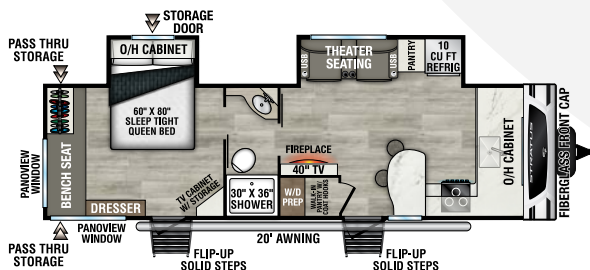

UVW - 5,480 lbs. | Exterior Length - 26'3" | Sleeps - 8

SR221VRK

UVW - 5,430 lbs. | Exterior Length - 27' | Sleeps - 4

SR231VRB

UVW - 5,600 lbs. | Exterior Length - 26'6" | Sleeps - 4

NEW

SR241VRK

UVW - 5,770 lbs. | Exterior Length - 28' | Sleeps - 6

SR261VRB

UVW - 6,720 lbs. | Exterior Length - 31'11" | Sleeps - 6

NEW

SR262VFK

UVW - 7,170 lbs. | Exterior Length - 31'11" | Sleeps - 4

SR281VBH

UVW - 6,540 lbs. | Exterior Length - 31'11" | Sleeps - 10

2025 STRATUS

SR281VFD

UVW – 6,490 lbs. | Exterior Length – 32' 3" | Sleeps – 6

SR291VQB

UVW – 6,940 lbs. | Exterior Length – 33' 11" | Sleeps – 10

NEW

SR302VBH

UVW – TBD lbs. | Exterior Length – 33' 11" | Sleeps – 10

985 N 900 W | Shipshewana, IN 46565 | www.venture-rv.com