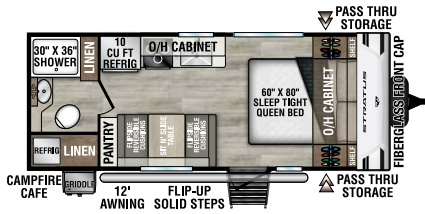

STRATUS

2025

Ultra-Lite Travel Trailers

Designed for Campers by Campers!

SR200VRB

UVW - 4,450 lbs. | Exterior Length - 23'1" | Sleeps - 4

NEW

SR211VBH

UVW - 5,480 lbs. | Exterior Length - 26'3" | Sleeps - 8

SR221VRK

UVW - 5,430 lbs. | Exterior Length - 27' | Sleeps - 4

SR231VRB

UVW - 5,600 lbs. | Exterior Length - 26'6" | Sleeps - 4

NEW

SR241VRK

UVW - 5,770 lbs. | Exterior Length - 28' | Sleeps - 6

SR261VRB

UVW - 6,720 lbs. | Exterior Length - 31'11" | Sleeps - 6

NEW

SR262VFK

UVW - 7,170 lbs. | Exterior Length - 31'11" | Sleeps - 4

SR281VBH

UVW - 6,540 lbs. | Exterior Length - 31'11" | Sleeps - 10

2025 STRATUS

SR281VFD

UVW – 6,490 lbs. | Exterior Length – 32' 3" | Sleeps – 6

SR291VQB

UVW – 6,940 lbs. | Exterior Length – 33' 11" | Sleeps – 10

NEW

SR302VBH

UVW – TBD lbs. | Exterior Length – 33' 11" | Sleeps – 10

985 N 900 W | Shipshewana, IN 46565 | www.venture-rv.com