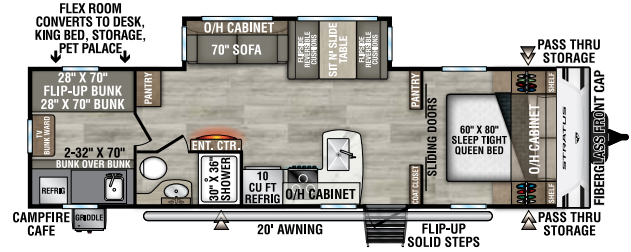

SR261VRB

UVW - 6,720 lbs. | Exterior Length - 31'11" | Sleeps - 6

NEW

SR262VFK

UVW - 7,170 lbs. | Exterior Length - 31'11" | Sleeps - 4

SR281VBH

UVW - 6,540 lbs. | Exterior Length - 31'11" | Sleeps - 10

2025 STRATUS

SR281VFD

UVW – 6,490 lbs. | Exterior Length – 32' 3" | Sleeps – 6

SR291VQB

UVW – 6,940 lbs. | Exterior Length – 33' 11" | Sleeps – 10

NEW

SR302VBH

UVW – TBD lbs. | Exterior Length – 33' 11" | Sleeps – 10

985 N 900 W | Shipshewana, IN 46565 | www.venture-rv.com