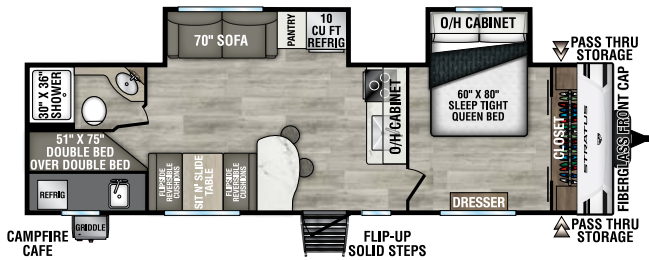

UVW - 5,480 lbs. | Exterior Length - 26'3" | Sleeps - 8

SR221VRK

UVW - 5,430 lbs. | Exterior Length - 27' | Sleeps - 4

SR231VRB

UVW - 5,600 lbs. | Exterior Length - 26'6" | Sleeps - 4

NEW

SR241VRK

UVW - 5,770 lbs. | Exterior Length - 28' | Sleeps - 6

SR261VRB

UVW - 6,720 lbs. | Exterior Length - 31'11" | Sleeps - 6

NEW

SR262VFK

UVW - 7,170 lbs. | Exterior Length - 31'11" | Sleeps - 4

SR281VBH

UVW - 6,540 lbs. | Exterior Length - 31'11" | Sleeps - 10

2025 STRATUS

SR281VFD

UVW – 6,490 lbs. | Exterior Length – 32' 3" | Sleeps – 6

SR291VQB

UVW – 6,940 lbs. | Exterior Length – 33' 11" | Sleeps – 10

NEW

SR302VBH

UVW – TBD lbs. | Exterior Length – 33' 11" | Sleeps – 10

985 N 900 W | Shipshewana, IN 46565 | www.venture-rv.com