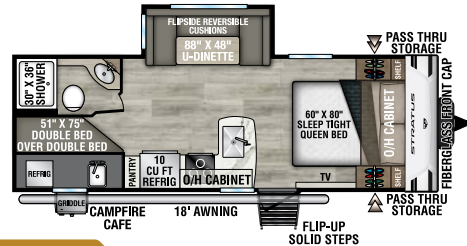

STRATUS

2025

Ultra-Lite Travel Trailers

Designed for Campers by Campers!

SR200VRB

UVW - 4,450 lbs. | Exterior Length - 23'1" | Sleeps - 4

NEW

SR211VBH

UVW - 5,480 lbs. | Exterior Length - 26'3" | Sleeps - 8

SR221VRK

UVW - 5,430 lbs. | Exterior Length - 27' | Sleeps - 4

SR231VRB

UVW - 5,600 lbs. | Exterior Length - 26'6" | Sleeps - 4

NEW

SR241VRK

UVW - 5,770 lbs. | Exterior Length - 28' | Sleeps - 6

SR261VRB

UVW - 6,720 lbs. | Exterior Length - 31'11" | Sleeps - 6

NEW

SR262VFK

UVW - 7,170 lbs. | Exterior Length - 31'11" | Sleeps - 4

SR281VBH

UVW - 6,540 lbs. | Exterior Length - 31'11" | Sleeps - 10

2025 STRATUS

SR281VFD

UVW – 6,490 lbs. | Exterior Length – 32' 3" | Sleeps – 6

SR291VQB

UVW – 6,940 lbs. | Exterior Length – 33' 11" | Sleeps – 10

NEW

SR302VBH

UVW – TBD lbs. | Exterior Length – 33' 11" | Sleeps – 10

985 N 900 W | Shipshewana, IN 46565 | www.venture-rv.com