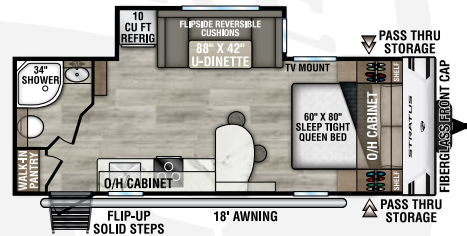

STRATUS

2025

Ultra-Lite Travel Trailers

Designed for Campers by Campers!

SR200VRB

UVW - 4,450 lbs. | Exterior Length - 23'1" | Sleeps - 4

NEW

SR211VBH

UVW - 5,480 lbs. | Exterior Length - 26'3" | Sleeps - 8

SR221VRK

UVW - 5,430 lbs. | Exterior Length - 27' | Sleeps - 4

SR231VRB

UVW - 5,600 lbs. | Exterior Length - 26'6" | Sleeps - 4

NEW

SR241VRK

UVW - 5,770 lbs. | Exterior Length - 28' | Sleeps - 6

SR261VRB

UVW - 6,720 lbs. | Exterior Length - 31'11" | Sleeps - 6

NEW

SR262VFK

UVW - 7,170 lbs. | Exterior Length - 31'11" | Sleeps - 4

SR281VBH

UVW - 6,540 lbs. | Exterior Length - 31'11" | Sleeps - 10

2025 STRATUS

SR281VFD

UVW – 6,490 lbs. | Exterior Length – 32' 3" | Sleeps – 6

SR291VQB

UVW – 6,940 lbs. | Exterior Length – 33' 11" | Sleeps – 10

NEW

SR302VBH

UVW – TBD lbs. | Exterior Length – 33' 11" | Sleeps – 10

985 N 900 W | Shipshewana, IN 46565 | www.venture-rv.com