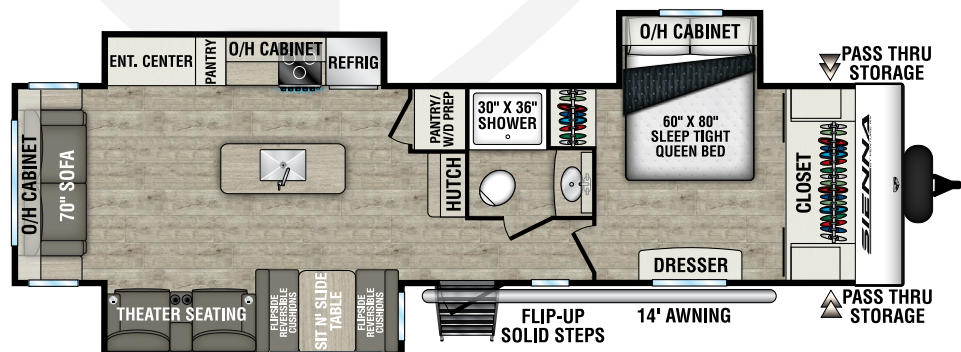

SA271VBH

UVW – 6,630 lbs.
Exterior Length – 31' 10"
Sleeps – 10

NEW

SA281VQB

UVW – 7,200 lbs.
Exterior Length – 33' 11"
Sleeps – 12

NEW

SA293VIK

UVW – 8,510 lbs.
Exterior Length – 36' 11"
Sleeps – 6

INTERIOR

Modern Farm House Design
Two Wood Colors (Surfside White and Bladen Oak)
Sit n' Slide Dinette Table
Flipside Reversible Dinette Cushions
Board & Batten Accent Walls
Flush Floor Slide-outs
40" Smart TV w/Swing Arm

5,000 BTU Electric Fireplace
Steel Trimmed Entry Door
Beauflor Throughout, 0 Carpet
Motion Lighting Entry Door Hallway
Motion Lighting in Pantry

KITCHEN FEATURES

Stainless Steel Undermount Farmers Sink
High Rise Steel Faucet with Sprayer
Large Pantry
Spice Rack
Sofia Custom Backsplash

BEDROOM FEATURES

Bedroom Dresser (VBF)
Max Size Closets
STOR-MOR Night Shelves
60" X 80" Residential Queen Mattress

Reversible Heirloom Comforter
Large Under The Bed Storage
Brookshire Shiplap Accent Wall