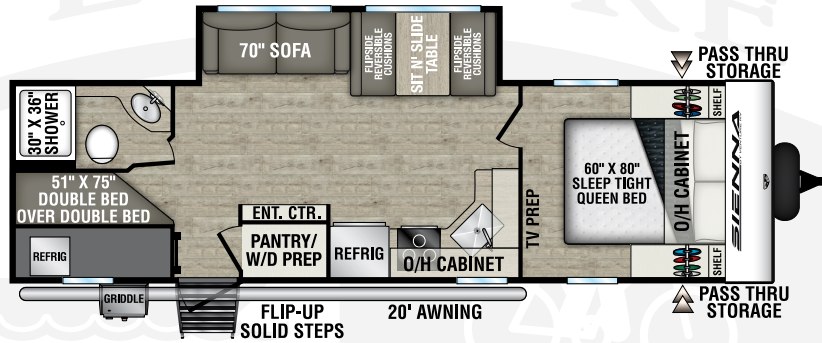

SIENNA

2025

Travel Trailers

Designed for Campers by Campers!

NEW

SA231VRK

UVW – 5,850 lbs.
Exterior Length – 28'
Sleeps – 4

NEW

SA271VBH

UVW – 6,630 lbs.
Exterior Length – 31' 10"
Sleeps – 10

NEW

SA281VQB

UVW – 7,200 lbs.
Exterior Length – 33' 11"
Sleeps – 12

NEW

SA293VIK

UVW – 8,510 lbs.
Exterior Length – 36' 11"
Sleeps – 6

BEDROOM FEATURES

Bedroom Dresser (VBF)
Max Size Closets
STOR-MOR Night Shelves
60" X 80" Residential Queen Mattress

Reversible Heirloom Comforter
Large Under The Bed Storage
Brookshire Shiplap Accent Wall