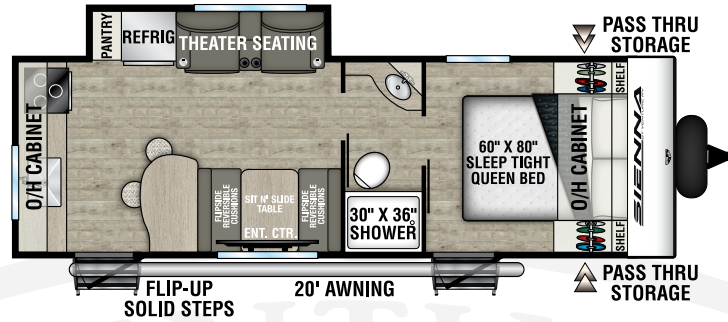

SA231VRK

UVW – 5,850 lbs.
Exterior Length – 28'
Sleeps – 4