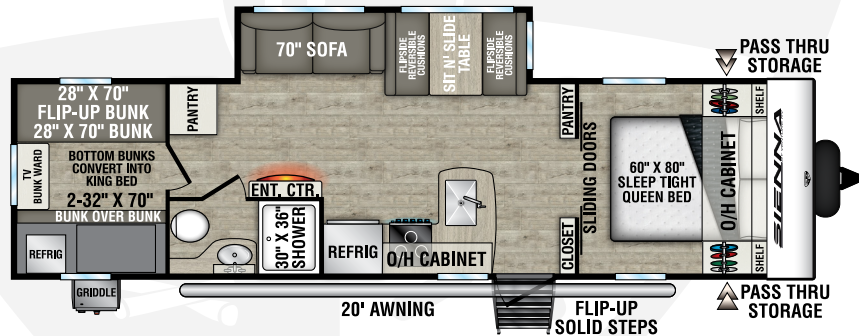

SA271VBH

UVW – 6,630 lbs.
Exterior Length – 31' 10"
Sleeps – 10

NEW

SA281VQB

UVW – 7,200 lbs.
Exterior Length – 33' 11"
Sleeps – 12

NEW

SA293VIK

UVW – 8,510 lbs.
Exterior Length – 36' 11"
Sleeps – 6

BEDROOM FEATURES

Bedroom Dresser (VBF)
Max Size Closets
STOR-MOR Night Shelves
60" X 80" Residential Queen Mattress

Reversible Heirloom Comforter
Large Under The Bed Storage
Brookshire Shiplap Accent Wall