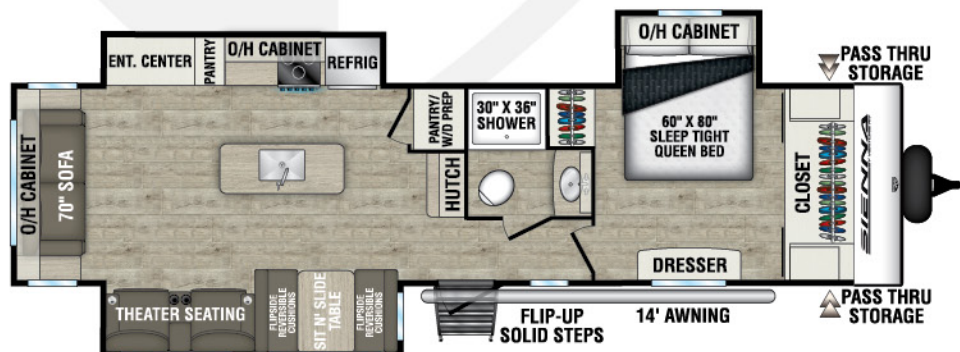

SA271VBH

UWV – 6,630 lbs.
Exterior Length – 31' 10"
Sleeps – 10

NEW

SA281VQB

UWV – 7,200 lbs.
Exterior Length – 33' 11"
Sleeps – 12

NEW

SA293VIK

UWV – 8,510 lbs.
Exterior Length – 36' 11"
Sleeps – 6

INTERIOR

Modern Farm House Design
Two Wood Colors (Surfside White and Bladen Oak)
Sit n' Slide Dinette Table
Flipside Reversible Dinette Cushions
Board & Batten Accent Walls
Flush Floor Slide-outs
40" Smart TV w/Swing Arm

5,000 BTU Electric Fireplace
Steel Trimmed Entry Door
Beauflor Throughout, 0 Carpet
Motion Lighting Entry Door Hallway
Motion Lighting in Pantry

KITCHEN FEATURES

Stainless Steel Undermount Farmers Sink
High Rise Steel Faucet with Sprayer
Large Pantry
Spice Rack
Sofia Custom Backsplash

BEDROOM FEATURES

Bedroom Dresser (VBF)
Max Size Closets
STOR-MOR Night Shelves
60" X 80" Residential Queen Mattress

Reversible Heirloom Comforter
Large Under The Bed Storage
Brookshire Shiplap Accent Wall