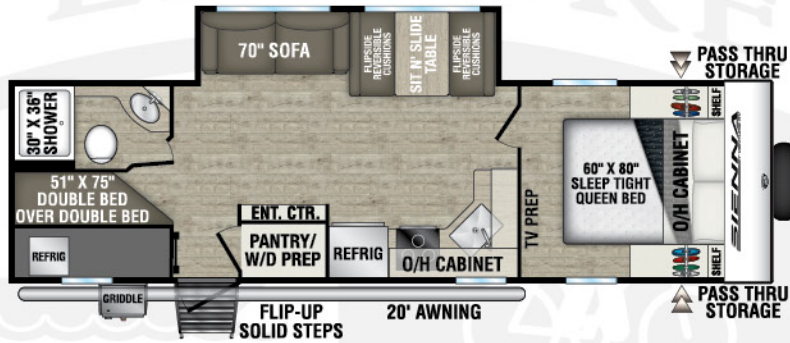

SA271VBH

UWV – 6,630 lbs.
Exterior Length – 31' 10"
Sleeps – 10

NEW

SA281VQB

UWV – 7,200 lbs.
Exterior Length – 33' 11"
Sleeps – 12

NEW

SA293VIK

UWV – 8,510 lbs.
Exterior Length – 36' 11"
Sleeps – 6

BEDROOM FEATURES

Bedroom Dresser (VBF)
Max Size Closets
STOR-MOR Night Shelves
60" X 80" Residential Queen Mattress

Reversible Heirloom Comforter
Large Under The Bed Storage
Brookshire Shiplap Accent Wall