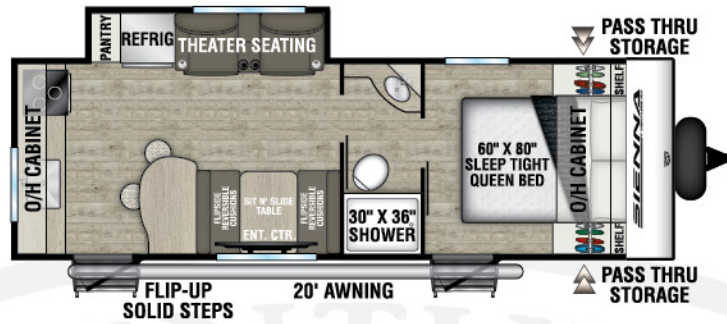

SA231VRK

UWV – 5,850 lbs.
Exterior Length – 28'
Sleeps – 4