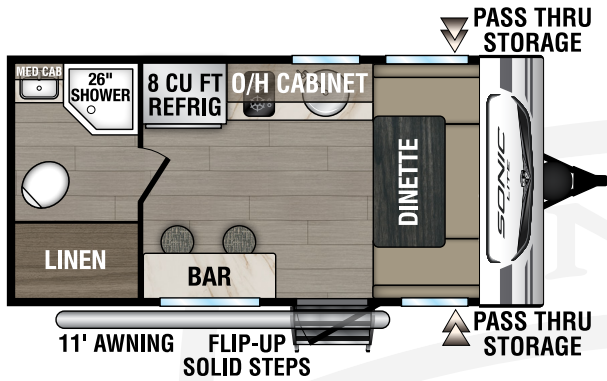

SONIC LITE

2025

Ultra-Lite Travel Trailers

Designed for Campers by Campers!

NEW

SL140VRB

UVW – TBD lbs. | Exterior Length – 18' 9" | Sleeps – TBD

SL150VRB

UVW – 3,290 lbs. | Exterior Length – 19' 11" | Sleeps – 2

SL150VRK

UVW – 3,160 lbs. | Exterior Length – 19' 2" | Sleeps – 2

SL160VFB

UVW – 3,380 lbs. | Exterior Length – 21' 2" | Sleeps – TBD

2025 SONIC LITE

SL169VMK

UVW – 3,680 lbs. | Exterior Length – 21' 2" | Sleeps – 4

SL169VRK

UVW – 3,800 lbs. | Exterior Length – 22' 2" | Sleeps – 4

SL169VUD

UVW – 3,770 lbs. | Exterior Length – 21' 11" | Sleeps – 6

985 N 900 W | Shipshewana, IN 46565 | www.venture-rv.com