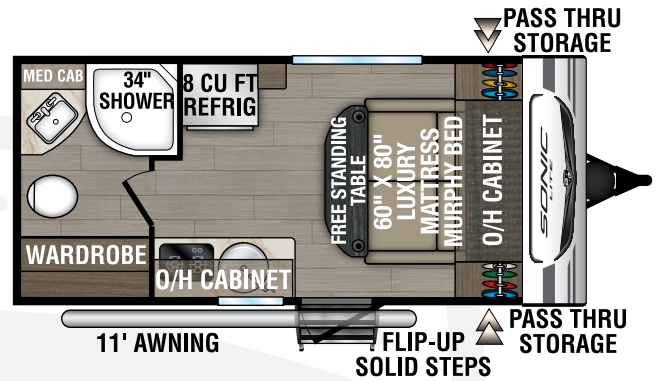

SONIC LITE

2025

Ultra-Lite Travel Trailers

Designed for Campers by Campers!

NEW

SL140VRB

UVW – TBD lbs. | Exterior Length – 18' 9" | Sleeps – TBD

SL150VRB

UVW – 3,290 lbs. | Exterior Length – 19' 11" | Sleeps – 2

SL150VRK

UVW – 3,160 lbs. | Exterior Length – 19' 2" | Sleeps – 2

SL160VFB

UVW – 3,380 lbs. | Exterior Length – 21' 2" | Sleeps – TBD

2025 SONIC LITE

SL169VMK

UVW – 3,680 lbs. | Exterior Length – 21' 2" | Sleeps – 4

SL169VRK

UVW – 3,800 lbs. | Exterior Length – 22' 2" | Sleeps – 4

SL169VUD

UVW – 3,770 lbs. | Exterior Length – 21' 11" | Sleeps – 6

985 N 900 W | Shipshewana, IN 46565 | www.venture-rv.com