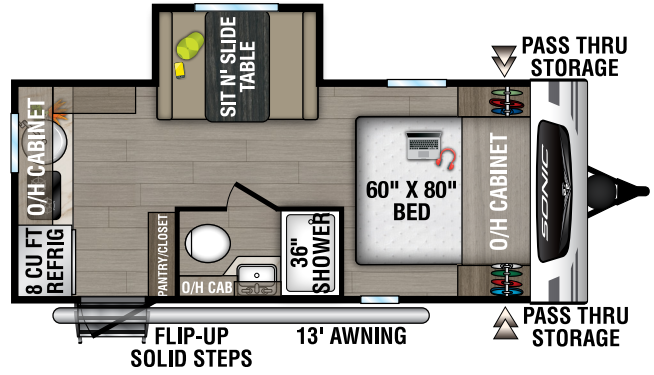

SONIC LITE

2025

Ultra-Lite Travel Trailers

Designed for Campers by Campers!

NEW

SL140VRB

UVW – TBD lbs. | Exterior Length – 18' 9" | Sleeps – TBD

SL150VRB

UVW – 3,290 lbs. | Exterior Length – 19' 11" | Sleeps – 2

SL150VRK

UVW – 3,160 lbs. | Exterior Length – 19' 2" | Sleeps – 2

SL160VFB

UVW – 3,380 lbs. | Exterior Length – 21' 2" | Sleeps – TBD

2025 SONIC LITE

SL169VMK

UVW – 3,680 lbs. | Exterior Length – 21' 2" | Sleeps – 4

SL169VRK

UVW – 3,800 lbs. | Exterior Length – 22' 2" | Sleeps – 4

SL169VUD

UVW – 3,770 lbs. | Exterior Length – 21' 11" | Sleeps – 6

985 N 900 W | Shipshewana, IN 46565 | www.venture-rv.com