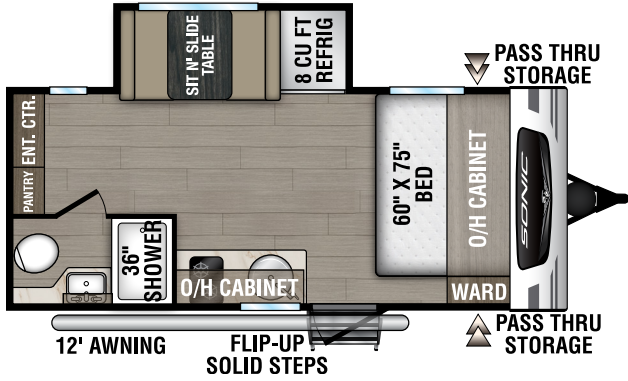

UVW – 3,290 lbs. | Exterior Length – 19' 11" | Sleeps – 2

SL150VRK

UVW – 3,160 lbs. | Exterior Length – 19' 2" | Sleeps – 2

SL160VFB

UVW – 3,380 lbs. | Exterior Length – 21' 2" | Sleeps – TBD

2025 SONIC LITE

SL169VMK

UVW – 3,680 lbs. | Exterior Length – 21' 2" | Sleeps – 4

SL169VRK

UVW – 3,800 lbs. | Exterior Length – 22' 2" | Sleeps – 4

SL169VUD

UVW – 3,770 lbs. | Exterior Length – 21' 11" | Sleeps – 6

985 N 900 W | Shipshewana, IN 46565 | www.venture-rv.com