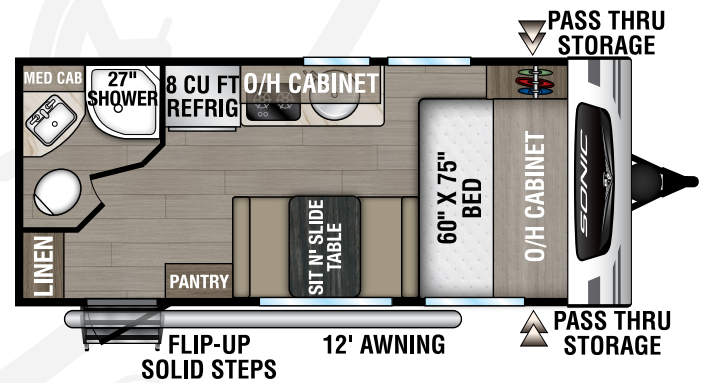

SONIC LITE

2025

Ultra-Lite Travel Trailers

Designed for Campers by Campers!

NEW

SL140VRB

UVW – TBD lbs. | Exterior Length – 18' 9" | Sleeps – TBD

SL150VRB

UVW – 3,290 lbs. | Exterior Length – 19' 11" | Sleeps – 2

SL150VRK

UVW – 3,160 lbs. | Exterior Length – 19' 2" | Sleeps – 2

SL160VFB

UVW – 3,380 lbs. | Exterior Length – 21' 2" | Sleeps – TBD

2025 SONIC LITE

SL169VMK

UVW – 3,680 lbs. | Exterior Length – 21' 2" | Sleeps – 4

SL169VRK

UVW – 3,800 lbs. | Exterior Length – 22' 2" | Sleeps – 4

SL169VUD

UVW – 3,770 lbs. | Exterior Length – 21' 11" | Sleeps – 6

985 N 900 W | Shipshewana, IN 46565 | www.venture-rv.com