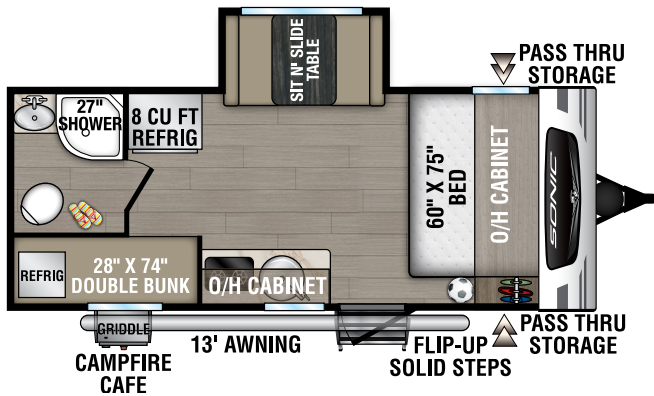

SONIC LITE

2025

Ultra-Lite Travel Trailers

Designed for Campers by Campers!

NEW

SL140VRB

UVW – TBD lbs. | Exterior Length – 18' 9" | Sleeps – TBD

SL150VRB

UVW – 3,290 lbs. | Exterior Length – 19' 11" | Sleeps – 2

SL150VRK

UVW – 3,160 lbs. | Exterior Length – 19' 2" | Sleeps – 2

SL160VFB

UVW – 3,380 lbs. | Exterior Length – 21' 2" | Sleeps – TBD

2025 SONIC LITE

SL169VMK

UVW – 3,680 lbs. | Exterior Length – 21' 2" | Sleeps – 4

SL169VRK

UVW – 3,800 lbs. | Exterior Length – 22' 2" | Sleeps – 4

SL169VUD

UVW – 3,770 lbs. | Exterior Length – 21' 11" | Sleeps – 6

985 N 900 W | Shipshewana, IN 46565 | www.venture-rv.com