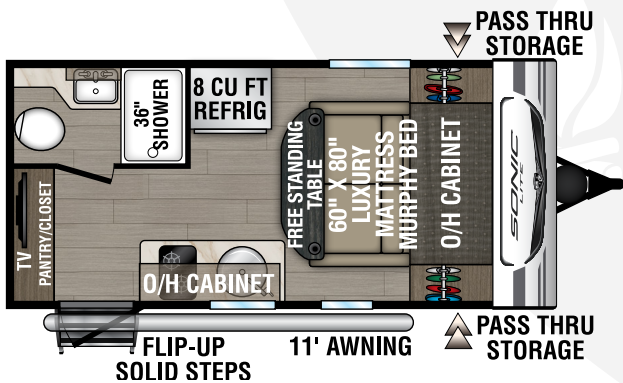

SONIC LITE

2025

Ultra-Lite Travel Trailers

Designed for Campers by Campers!

NEW

SL140VRB

UVW – TBD lbs. | Exterior Length – 18' 9" | Sleeps – TBD

SL150VRB

UVW – 3,290 lbs. | Exterior Length – 19' 11" | Sleeps – 2

SL150VRK

UVW – 3,160 lbs. | Exterior Length – 19' 2" | Sleeps – 2

SL160VFB

UVW – 3,380 lbs. | Exterior Length – 21' 2" | Sleeps – TBD

2025 SONIC LITE

SL169VMK

UVW – 3,680 lbs. | Exterior Length – 21' 2" | Sleeps – 4

SL169VRK

UVW – 3,800 lbs. | Exterior Length – 22' 2" | Sleeps – 4

SL169VUD

UVW – 3,770 lbs. | Exterior Length – 21' 11" | Sleeps – 6

985 N 900 W | Shipshewana, IN 46565 | www.venture-rv.com