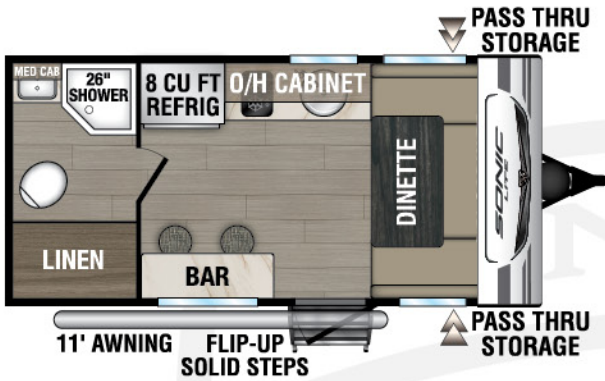

SONIC LITE

2025

Ultra-Lite Travel Trailers

Designed for Campers by Campers!

NEW

SL140VRB

UVW – TBD lbs. | Exterior Length – 18' 9" | Sleeps – TBD

SL150VRB

UVW – 3,290 lbs. | Exterior Length – 19' 11" | Sleeps – 2

SL150VRK

UVW – 3,160 lbs. | Exterior Length – 19' 2" | Sleeps – 2

SL160VFB

UVW – 3,380 lbs. | Exterior Length – 21' 2" | Sleeps – TBD

2025 SONIC LITE

SL169VMK

UVW – 3,680 lbs. | Exterior Length – 21' 2" | Sleeps – 4

SL169VRK

UVW – 3,800 lbs. | Exterior Length – 22' 2" | Sleeps – 4

SL169VUD

UVW – 3,770 lbs. | Exterior Length – 21' 11" | Sleeps – 6

985 N 900 W | Shipshewana, IN 46565 | www.venture-rv.com