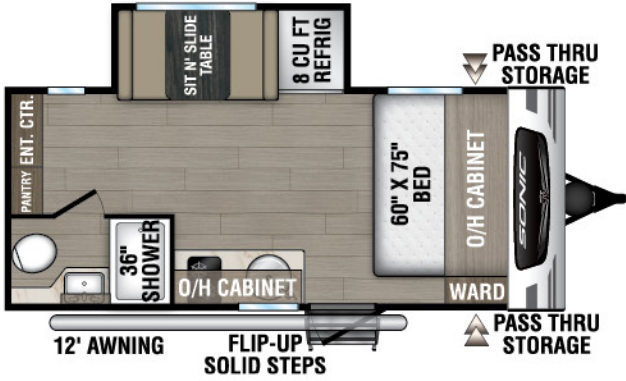

UVW – 3,290 lbs. | Exterior Length – 19' 11" | Sleeps – 2

SL150VRK

UVW – 3,160 lbs. | Exterior Length – 19' 2" | Sleeps – 2

SL160VFB

UVW – 3,380 lbs. | Exterior Length – 21' 2" | Sleeps – TBD

2025 SONIC LITE

SL169VMK

UVW – 3,680 lbs. | Exterior Length – 21' 2" | Sleeps – 4

SL169VRK

UVW – 3,800 lbs. | Exterior Length – 22' 2" | Sleeps – 4

SL169VUD

UVW – 3,770 lbs. | Exterior Length – 21' 11" | Sleeps – 6

985 N 900 W | Shipshewana, IN 46565 | www.venture-rv.com