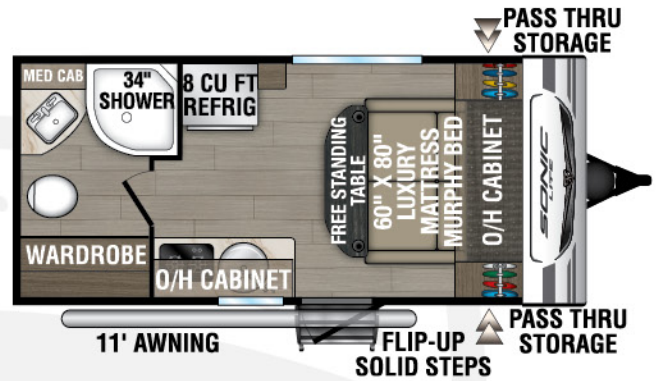

SONIC LITE

2025

Ultra-Lite Travel Trailers

Designed for Campers by Campers!

NEW

SL140VRB

UVW – TBD lbs. | Exterior Length – 18' 9" | Sleeps – TBD

SL150VRB

UVW – 3,290 lbs. | Exterior Length – 19' 11" | Sleeps – 2

SL150VRK

UVW – 3,160 lbs. | Exterior Length – 19' 2" | Sleeps – 2

SL160VFB

UVW – 3,380 lbs. | Exterior Length – 21' 2" | Sleeps – TBD

2025 SONIC LITE

SL169VMK

UVW – 3,680 lbs. | Exterior Length – 21' 2" | Sleeps – 4

SL169VRK

UVW – 3,800 lbs. | Exterior Length – 22' 2" | Sleeps – 4

SL169VUD

UVW – 3,770 lbs. | Exterior Length – 21' 11" | Sleeps – 6

985 N 900 W | Shipshewana, IN 46565 | www.venture-rv.com