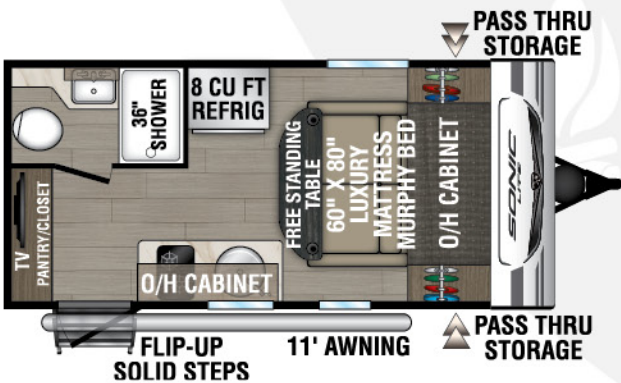

SONIC LITE

2025

Ultra-Lite Travel Trailers

Designed for Campers by Campers!

NEW

SL140VRB

UVW – TBD lbs. | Exterior Length – 18' 9" | Sleeps – TBD

SL150VRB

UVW – 3,290 lbs. | Exterior Length – 19' 11" | Sleeps – 2

SL150VRK

UVW – 3,160 lbs. | Exterior Length – 19' 2" | Sleeps – 2

SL160VFB

UVW – 3,380 lbs. | Exterior Length – 21' 2" | Sleeps – TBD

2025 SONIC LITE

SL169VMK

UVW – 3,680 lbs. | Exterior Length – 21' 2" | Sleeps – 4

SL169VRK

UVW – 3,800 lbs. | Exterior Length – 22' 2" | Sleeps – 4

SL169VUD

UVW – 3,770 lbs. | Exterior Length – 21' 11" | Sleeps – 6

985 N 900 W | Shipshewana, IN 46565 | www.venture-rv.com