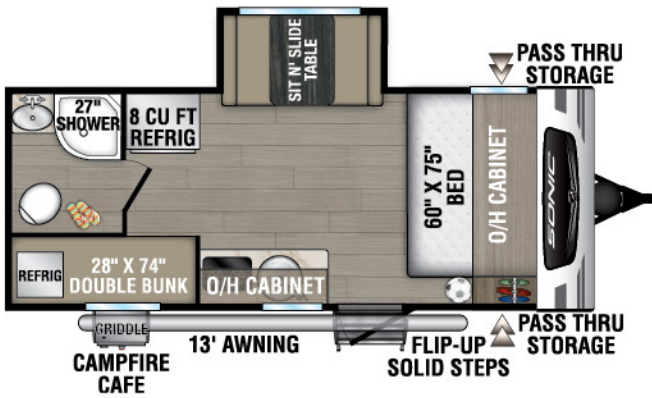

SONIC LITE

2025

Ultra-Lite Travel Trailers

Designed for Campers by Campers!

NEW

SL140VRB

UVW – TBD lbs. | Exterior Length – 18' 9" | Sleeps – TBD

SL150VRB

UVW – 3,290 lbs. | Exterior Length – 19' 11" | Sleeps – 2

SL150VRK

UVW – 3,160 lbs. | Exterior Length – 19' 2" | Sleeps – 2

SL160VFB

UVW – 3,380 lbs. | Exterior Length – 21' 2" | Sleeps – TBD

2025 SONIC LITE

SL169VMK

UVW – 3,680 lbs. | Exterior Length – 21' 2" | Sleeps – 4

SL169VRK

UVW – 3,800 lbs. | Exterior Length – 22' 2" | Sleeps – 4

SL169VUD

UVW – 3,770 lbs. | Exterior Length – 21' 11" | Sleeps – 6

985 N 900 W | Shipshewana, IN 46565 | www.venture-rv.com