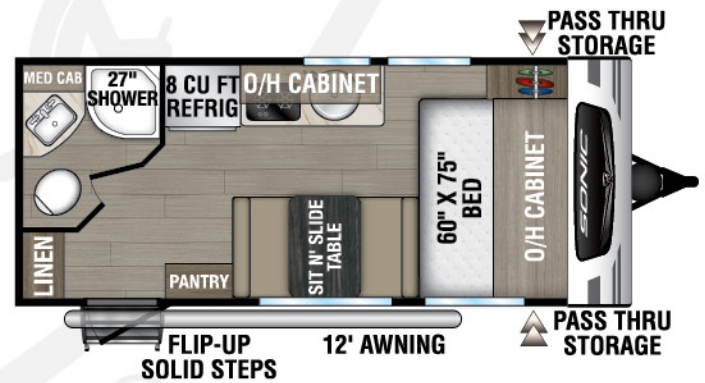

SONIC LITE

2025

Ultra-Lite Travel Trailers

Designed for Campers by Campers!

NEW

SL140VRB

UVW – TBD lbs. | Exterior Length – 18' 9" | Sleeps – TBD

SL150VRB

UVW – 3,290 lbs. | Exterior Length – 19' 11" | Sleeps – 2

SL150VRK

UVW – 3,160 lbs. | Exterior Length – 19' 2" | Sleeps – 2

SL160VFB

UVW – 3,380 lbs. | Exterior Length – 21' 2" | Sleeps – TBD

2025 SONIC LITE

SL169VMK

UVW – 3,680 lbs. | Exterior Length – 21' 2" | Sleeps – 4

SL169VRK

UVW – 3,800 lbs. | Exterior Length – 22' 2" | Sleeps – 4

SL169VUD

UVW – 3,770 lbs. | Exterior Length – 21' 11" | Sleeps – 6

985 N 900 W | Shipshewana, IN 46565 | www.venture-rv.com