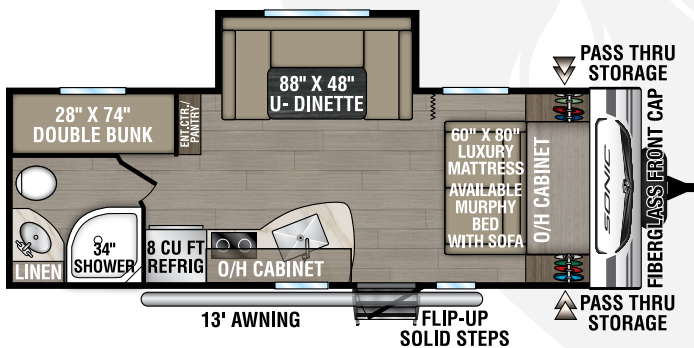

## SN190VRB

UVW – 4,000 lbs. | Exterior Length – 23' 3" | Sleeps – 4

## SN211VDB

UVW – 4,760 lbs. | Exterior Length – 27' 1" | Sleeps – 8

## SN231VRK

UVW – 4,850 lbs. | Exterior Length – 26' 11" | Sleeps – 6

## SN231VRL

UVW – 4,770 lbs. | Exterior Length – 26' 11" | Sleeps – 6

**NEW**