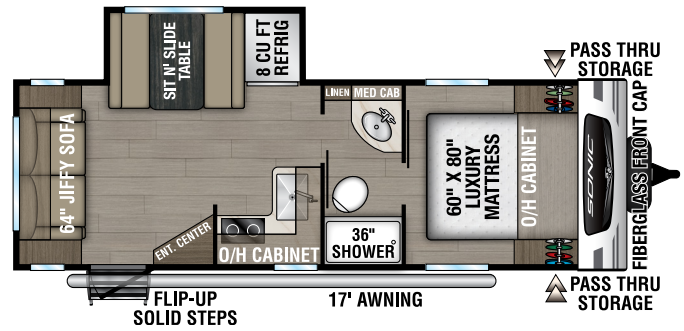

2025 SONIC

SN231VRK

UVW – 4,850 lbs. | Exterior Length – 26' 11" | Sleeps – 6

SN231VRL

UVW – 4,770 lbs. | Exterior Length – 26' 11" | Sleeps – 6

NEW

SN241VRB

UVW – 5,320 lbs. | Exterior Length – 30' 6" | Sleeps – 4

985 N 900 W | Shipshewana, IN 46565 | www.venture-rv.com

Due to continual research and advances, manufacturer reserves the right to change specifications, design, price and equipment without notice, and assumes no responsibility for any error in this literature.

Some items shown are not included as standard or optional equipment.

©2024 Venture RV, a division of K. Z., Inc. All Rights Reserved | 10/14/24 | 5M

Dealer: