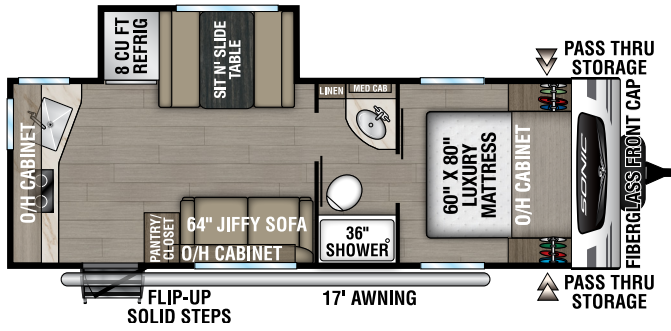

2025 SONIC

SN231VRK

UVW – 4,850 lbs. | Exterior Length – 26' 11" | Sleeps – 6

SN231VRL

UVW – 4,770 lbs. | Exterior Length – 26' 11" | Sleeps – 6

NEW

SN241VRB

UVW – 5,320 lbs. | Exterior Length – 30' 6" | Sleeps – 4

985 N 900 W | Shipshewana, IN 46565 | www.venture-rv.com

Due to continual research and advances, manufacturer reserves the right to change specifications, design, price and equipment without notice, and assumes no responsibility for any error in this literature.

Some items shown are not included as standard or optional equipment.

©2024 Venture RV, a division of K. Z., Inc. All Rights Reserved | 10/14/24 | 5M

Dealer: