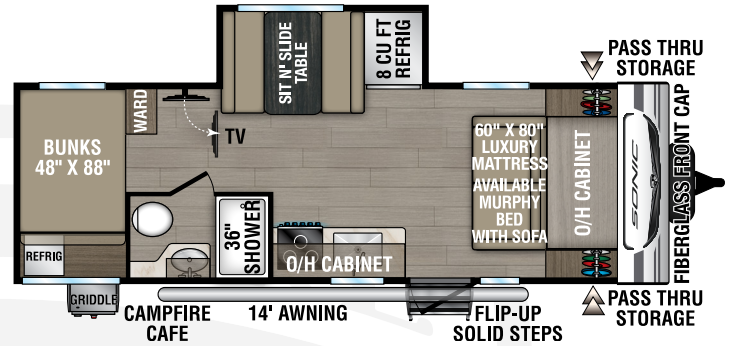

## SN190VRB

UVW – 4,000 lbs. | Exterior Length – 23' 3" | Sleeps – 4

## SN211VDB

UVW – 4,760 lbs. | Exterior Length – 27' 1" | Sleeps – 8

## SN231VRK

UVW – 4,850 lbs. | Exterior Length – 26' 11" | Sleeps – 6

## SN231VRL

UVW – 4,770 lbs. | Exterior Length – 26' 11" | Sleeps – 6

**NEW**