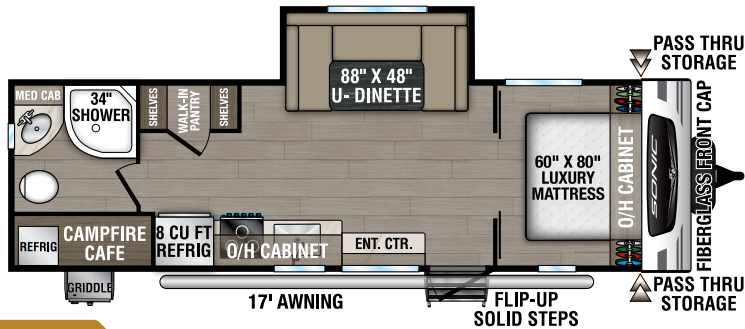

## SN231VRK

UVW – 4,850 lbs. | Exterior Length – 26' 11" | Sleeps – 6

## SN231VRL

UVW – 4,770 lbs. | Exterior Length – 26' 11" | Sleeps – 6

**NEW**