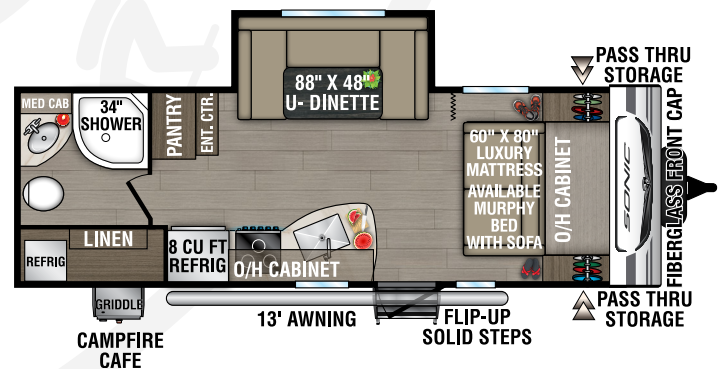

## SN190VRB

UVW – 4,000 lbs. | Exterior Length – 23' 3" | Sleeps – 4

## SN211VDB

UVW – 4,760 lbs. | Exterior Length – 27' 1" | Sleeps – 8

## SN231VRK

UVW – 4,850 lbs. | Exterior Length – 26' 11" | Sleeps – 6

## SN231VRL

UVW – 4,770 lbs. | Exterior Length – 26' 11" | Sleeps – 6

**NEW**