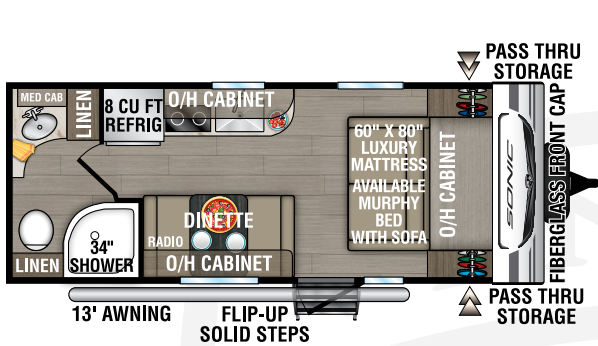

## SN190VRB

UVW – 4,000 lbs. | Exterior Length – 23' 3" | Sleeps – 4

## SN211VDB

UVW – 4,760 lbs. | Exterior Length – 27' 1" | Sleeps – 8

## SN231VRK

UVW – 4,850 lbs. | Exterior Length – 26' 11" | Sleeps – 6

## SN231VRL

UVW – 4,770 lbs. | Exterior Length – 26' 11" | Sleeps – 6

**NEW**