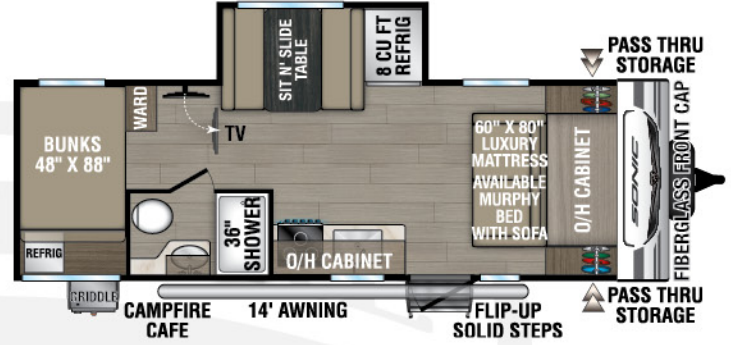

## SN190VRB

UVW - 4,000 lbs. | Exterior Length - 23'3" | Sleeps - 4

## SN211VDB

UVW - 4,760 lbs. | Exterior Length - 27'1" | Sleeps - 8

## SN231VRK

UVW – 4,850 lbs. | Exterior Length – 26' 11" | Sleeps – 6

## SN231VRL

UVW – 4,770 lbs. | Exterior Length – 26' 11" | Sleeps – 6

**NEW**