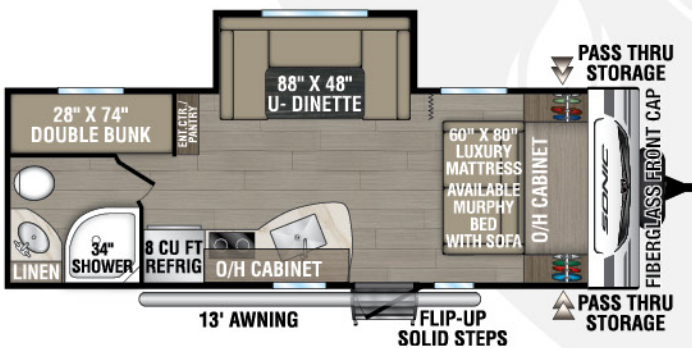

## SN190VRB

UVW - 4,000 lbs. | Exterior Length - 23'3" | Sleeps - 4

## SN211VDB

UVW - 4,760 lbs. | Exterior Length - 27'1" | Sleeps - 8

## SN231VRK

UVW – 4,850 lbs. | Exterior Length – 26' 11" | Sleeps – 6

## SN231VRL

UVW – 4,770 lbs. | Exterior Length – 26' 11" | Sleeps – 6

**NEW**