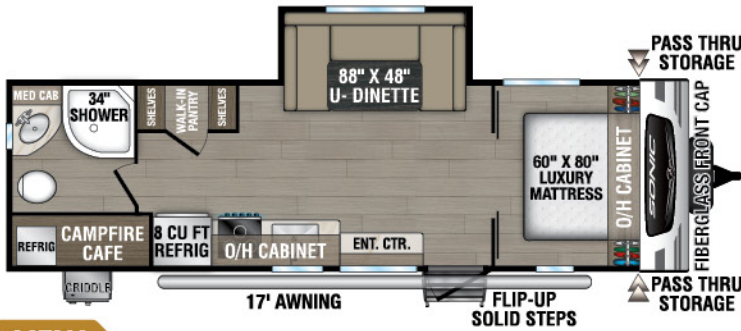

## SN231VRK

UVW – 4,850 lbs. | Exterior Length – 26' 11" | Sleeps – 6

## SN231VRL

UVW – 4,770 lbs. | Exterior Length – 26' 11" | Sleeps – 6

**NEW**