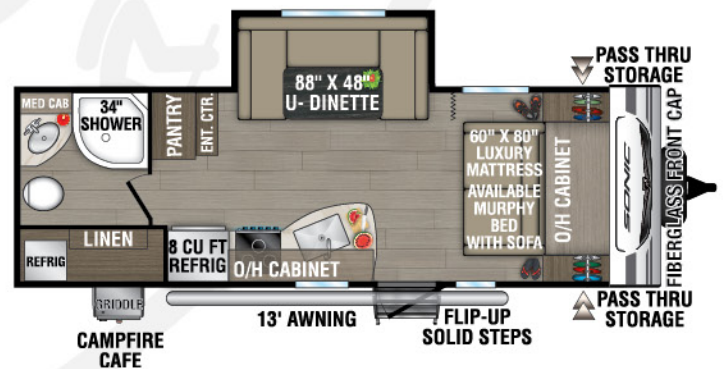

## SN190VRB

UVW - 4,000 lbs. | Exterior Length - 23'3" | Sleeps - 4

## SN211VDB

UVW - 4,760 lbs. | Exterior Length - 27'1" | Sleeps - 8

## SN231VRK

UVW – 4,850 lbs. | Exterior Length – 26' 11" | Sleeps – 6

## SN231VRL

UVW – 4,770 lbs. | Exterior Length – 26' 11" | Sleeps – 6

**NEW**