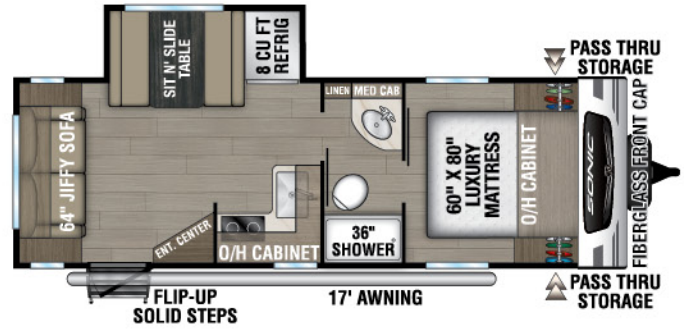

2025 SONIC

SN231VRK

UVW – 4,850 lbs. | Exterior Length – 26' 11" | Sleeps – 6

SN231VRL

UVW – 4,770 lbs. | Exterior Length – 26' 11" | Sleeps – 6

NEW

SN241VRB

UVW – 5,320 lbs. | Exterior Length – 30' 6" | Sleeps – 4

985 N 900 W | Shipshewana, IN 46565 | www.venture-rv.com

Due to continual research and advances, manufacturer reserves the right to change specifications, design, price and equipment without notice, and assumes no responsibility for any error in this literature.

Some items shown are not included as standard or optional equipment.

©2024 Venture RV, a division of K. Z., Inc. All Rights Reserved | 10/14/24 | 5M

Dealer: