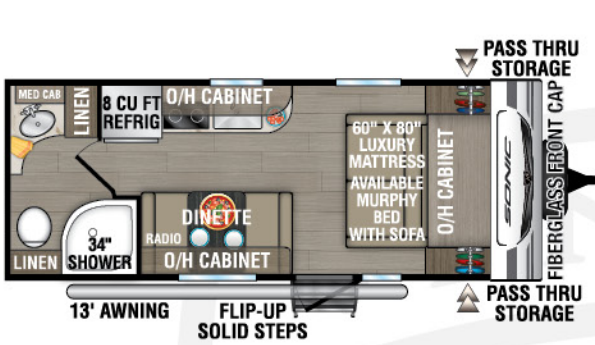

## SN190VRB

UVW - 4,000 lbs. | Exterior Length - 23'3" | Sleeps - 4

## SN211VDB

UVW - 4,760 lbs. | Exterior Length - 27'1" | Sleeps - 8

## SN231VRK

UVW – 4,850 lbs. | Exterior Length – 26' 11" | Sleeps – 6

## SN231VRL

UVW – 4,770 lbs. | Exterior Length – 26' 11" | Sleeps – 6

**NEW**