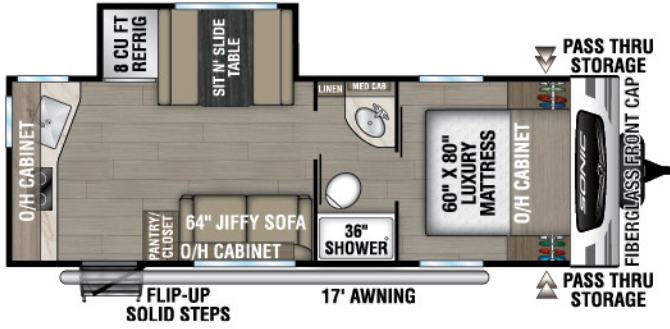

2025 SONIC

SN231VRK

UVW – 4,850 lbs. | Exterior Length – 26' 11" | Sleeps – 6

SN231VRL

UVW – 4,770 lbs. | Exterior Length – 26' 11" | Sleeps – 6

NEW

SN241VRB

UVW – 5,320 lbs. | Exterior Length – 30' 6" | Sleeps – 4

985 N 900 W | Shipshewana, IN 46565 | www.venture-rv.com

Due to continual research and advances, manufacturer reserves the right to change specifications, design, price and equipment without notice, and assumes no responsibility for any error in this literature.

Some items shown are not included as standard or optional equipment.

©2024 Venture RV, a division of K. Z., Inc. All Rights Reserved | 10/14/24 | 5M

Dealer: