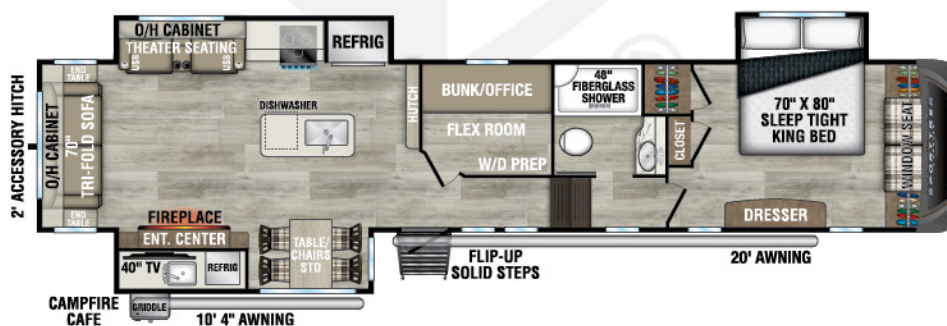

## STTF354VBH

UVW - 12,270  
 Exterior Length - 39'10"  
 Sleeps - 8

**NEW**  

## STTF363VFR

UVW - 12,290  
 Exterior Length - 41'7"  
 Sleeps - 6

## INTERIOR

5/8" Tongue and Groove Plywood Floors  
Blackout Roller Shades  
2x 5,000 BTU Fireplaces (1-Livingroom and 1-Bedroom)  
Decorative Crown Molding  
Solid Hardwood Cabinet Doors/ Drawers, Teak and Surfside White w/ Glazing  
Steel Trimmed Entry Door w/Venture Header  
Dinette Table w/2-Chairs with Seat Storage and 2-Versa Benches