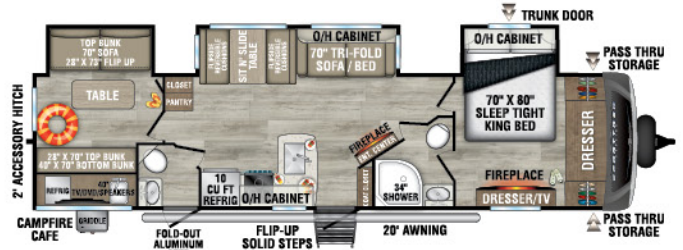

**NEW**  
**STT302VRD**

UVW - 7,540 lbs. | Exterior Length - 33' 9" | Sleeps - 6

**STT312VBH**

UVW - 8,120 lbs. | Exterior Length - 35' 9" | Sleeps - 10

**STT333VFK**

UVW - 9,100 lbs. | Exterior Length - 36' 10" | Sleeps - 4

**STT333VMI**

UVW - 9,010 lbs. | Exterior Length - 36' 10" | Sleeps - 4

## STT336VRK

UVW – 9,020 lbs. | Exterior Length – 37' 8" | Sleeps – 4