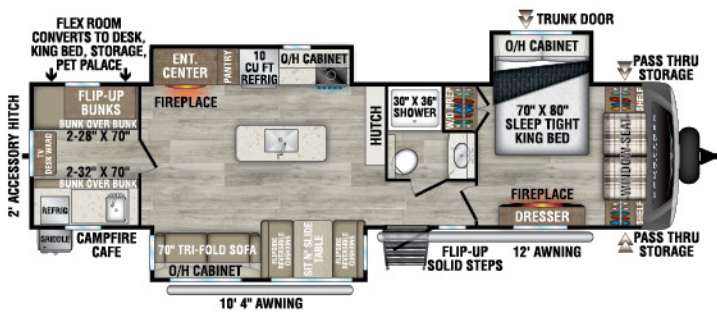

STT343VIB

UVW – 9,130 lbs. | Exterior Length – 38' 2" | Sleeps – 11