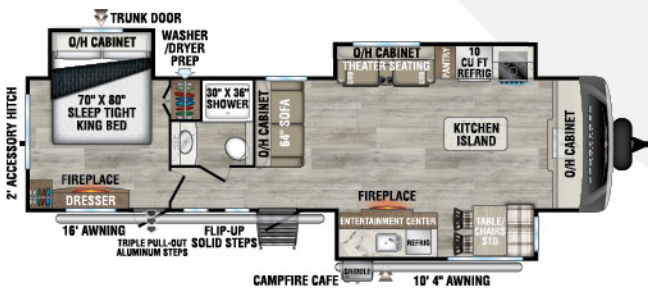

## TOURING EDITION

2025

Luxury Travel Trailers

Designed for Campers by Campers!

**STT272VRK**

UVW - 7,350 lbs. | Exterior Length - 31' 6" | Sleeps - 6

**NEW**  
**STT292VRB**

UVW - 8,020 lbs. | Exterior Length - 34' 8" | Sleeps - 6

**NEW**  
**STT302VRD**

UVW - 7,540 lbs. | Exterior Length - 33' 9" | Sleeps - 6

**STT312VBH**

UVW - 8,120 lbs. | Exterior Length - 35' 9" | Sleeps - 10

**STT333VFK**

UVW - 9,100 lbs. | Exterior Length - 36' 10" | Sleeps - 4

**STT333VMI**

UVW - 9,010 lbs. | Exterior Length - 36' 10" | Sleeps - 4

## STT336VRK

UVW – 9,020 lbs. | Exterior Length – 37' 8" | Sleeps – 4