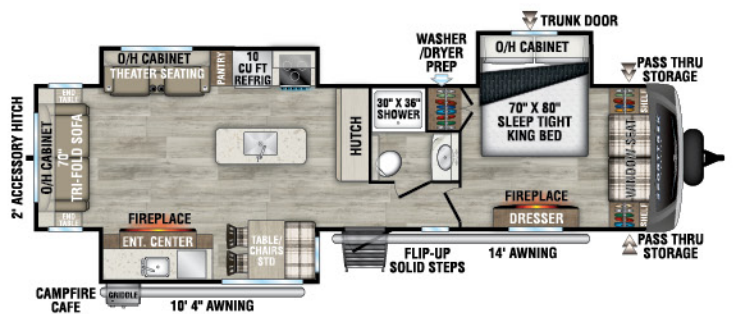

STT343VIK

UVW – 9,120 lbs. | Exterior Length – 37' 5" | Sleeps – 4