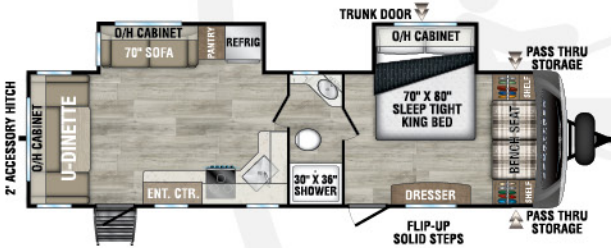

## TOURING EDITION

2025

Luxury Travel Trailers

Designed for Campers by Campers!

**STT272VRK**

UVW - 7,350 lbs. | Exterior Length - 31' 6" | Sleeps - 6

**NEW**  
**STT292VRB**

UVW - 8,020 lbs. | Exterior Length - 34' 8" | Sleeps - 6

**NEW**  
**STT302VRD**

UVW - 7,540 lbs. | Exterior Length - 33' 9" | Sleeps - 6

**STT312VBH**

UVW - 8,120 lbs. | Exterior Length - 35' 9" | Sleeps - 10

**STT333VFK**

UVW - 9,100 lbs. | Exterior Length - 36' 10" | Sleeps - 4