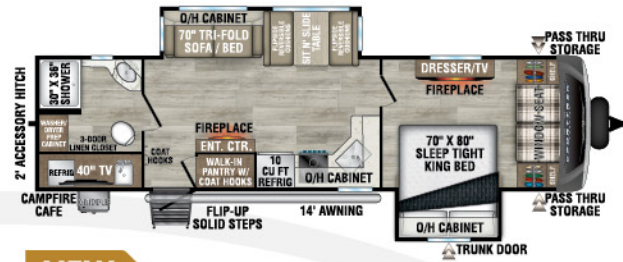

## TOURING EDITION

2025

Luxury Travel Trailers

Designed for Campers by Campers!

**STT272VRK**

UVW - 7,350 lbs. | Exterior Length - 31' 6" | Sleeps - 6

**NEW**  
**STT292VRB**

UVW - 8,020 lbs. | Exterior Length - 34' 8" | Sleeps - 6

**NEW**  
**STT302VRD**

UVW - 7,540 lbs. | Exterior Length - 33' 9" | Sleeps - 6

**STT312VBH**

UVW - 8,120 lbs. | Exterior Length - 35' 9" | Sleeps - 10

**STT333VFK**

UVW - 9,100 lbs. | Exterior Length - 36' 10" | Sleeps - 4

**STT333VMI**

UVW - 9,010 lbs. | Exterior Length - 36' 10" | Sleeps - 4

## STT336VRK

UVW – 9,020 lbs. | Exterior Length – 37' 8" | Sleeps – 4