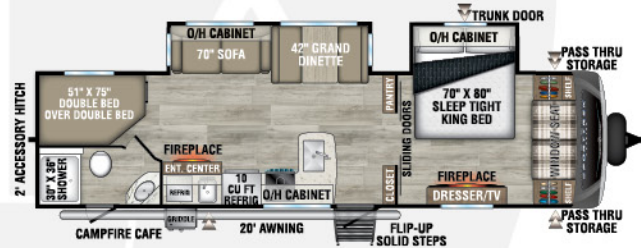

## TOURING EDITION

2025

Luxury Travel Trailers

Designed for Campers by Campers!

**STT272VRK**

UVW - 7,350 lbs. | Exterior Length - 31' 6" | Sleeps - 6

**NEW**  
**STT292VRB**

UVW - 8,020 lbs. | Exterior Length - 34' 8" | Sleeps - 6

**NEW**  
**STT302VRD**

UVW - 7,540 lbs. | Exterior Length - 33' 9" | Sleeps - 6

**STT312VBH**

UVW - 8,120 lbs. | Exterior Length - 35' 9" | Sleeps - 10

**STT333VFK**

UVW - 9,100 lbs. | Exterior Length - 36' 10" | Sleeps - 4

**STT333VMI**

UVW - 9,010 lbs. | Exterior Length - 36' 10" | Sleeps - 4

## STT336VRK

UVW – 9,020 lbs. | Exterior Length – 37' 8" | Sleeps – 4