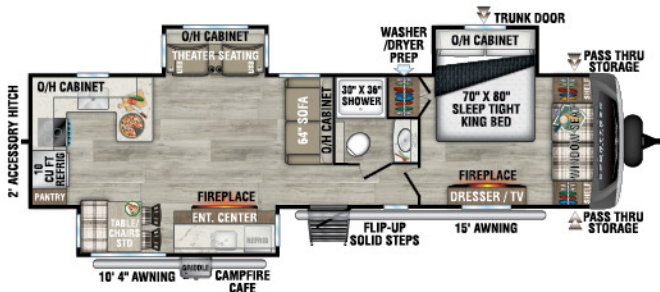

**NEW**  
**STT302VRD**

UVW - 7,540 lbs. | Exterior Length - 33' 9" | Sleeps - 6

**STT312VBH**

UVW - 8,120 lbs. | Exterior Length - 35' 9" | Sleeps - 10

**STT333VFK**

UVW - 9,100 lbs. | Exterior Length - 36' 10" | Sleeps - 4

**STT333VMI**

UVW - 9,010 lbs. | Exterior Length - 36' 10" | Sleeps - 4

## STT336VRK

UVW – 9,020 lbs. | Exterior Length – 37' 8" | Sleeps – 4

## STT343VBH

UVW – 9,050 lbs. | Exterior Length – 37' 10" | Sleeps – 11