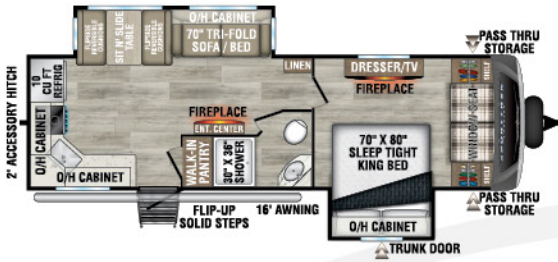

## TOURING EDITION

2025

Luxury Travel Trailers

Designed for Campers by Campers!

**STT272VRK**

UVW - 7,350 lbs. | Exterior Length - 31' 6" | Sleeps - 6

**NEW**  
**STT292VRB**

UVW - 8,020 lbs. | Exterior Length - 34' 8" | Sleeps - 6

**NEW**  
**STT302VRD**

UVW - 7,540 lbs. | Exterior Length - 33' 9" | Sleeps - 6

**STT312VBH**

UVW - 8,120 lbs. | Exterior Length - 35' 9" | Sleeps - 10

**STT333VFK**

UVW - 9,100 lbs. | Exterior Length - 36' 10" | Sleeps - 4

## STT336VRK

UVW – 9,020 lbs. | Exterior Length – 37' 8" | Sleeps – 4

## STT343VBH

UVW – 9,050 lbs. | Exterior Length – 37' 10" | Sleeps – 11