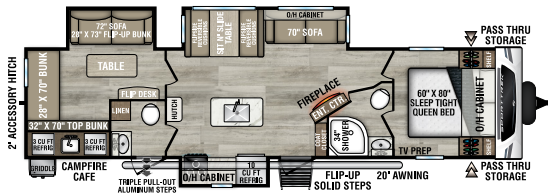

## ST332VBH

UVW – 8,330 lbs. | Exterior Length – 37' 8" | Sleeps – 11