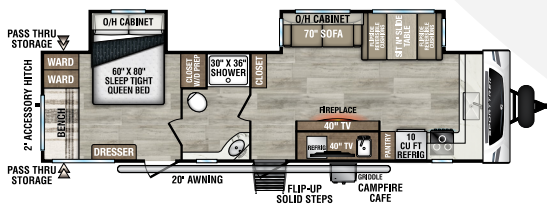

NEW

ST302VFK

UVW – 8,220 lbs. | Exterior Length – 36' 2" | Sleeps – 4