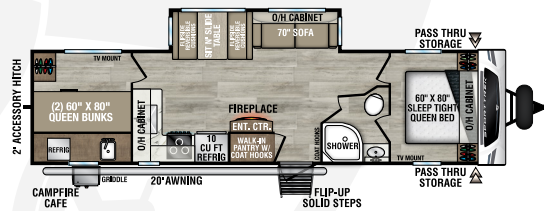

## ST291VRK

UVW – 7,010 lbs. | Exterior Length – 33' | Sleeps – 6

**NEW**

## ST292VBH

UVW – 7,820 lbs. | Exterior Length – 34' 6" | Sleeps – 6

**NEW**