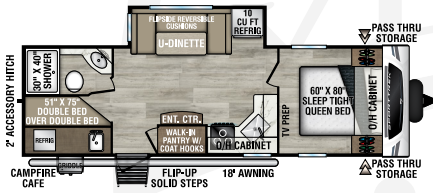

NEW

ST261VBH

UVW – 6,440 lbs. | Exterior Length – 30' 2" | Sleeps – 6