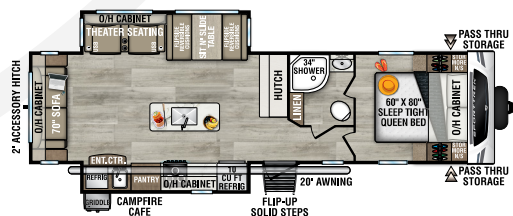

ST312VIK

UVW – 7,710 lbs. | Exterior Length – 34' 8" | Sleeps – 6