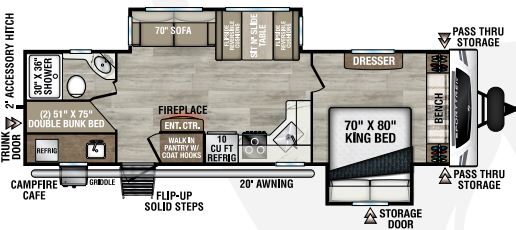

## ST251VRK

UVW – 6,300 lbs. | Exterior Length – 28' 4" | Sleeps – 6

**NEW**

## ST261VBH

UVW – 6,440 lbs. | Exterior Length – 30' 2" | Sleeps – 6

## ST291VRK

UVW – 7,010 lbs. | Exterior Length – 33' | Sleeps – 6

**NEW**

## ST292VBH

UVW – 7,820 lbs. | Exterior Length – 34' 6" | Sleeps – 6

**NEW**