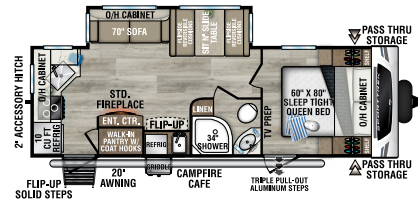

ST251VRK

UVW – 6,300 lbs. | Exterior Length – 28' 4" | Sleeps – 6