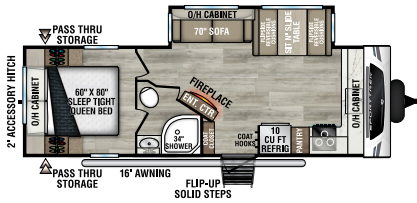

## ST251VFK

UVW – 6,240 lbs. | Exterior Length – 28' 11" | Sleeps – 6

## ST312VIK

UVW – 7,710 lbs. | Exterior Length – 34' 8" | Sleeps – 6

## ST332VBH

UVW – 8,330 lbs. | Exterior Length – 37' 8" | Sleeps – 11

## ST333VIK

UVW – 8,800 lbs. | Exterior Length – 37' 8" | Sleeps – 11