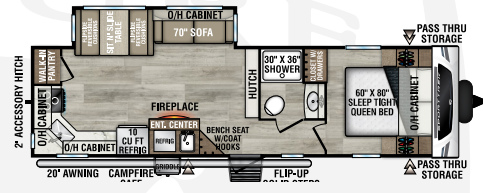

## ST251VRK

UVW – 6,300 lbs. | Exterior Length – 28' 4" | Sleeps – 6

**NEW**

## ST261VBH

UVW – 6,440 lbs. | Exterior Length – 30' 2" | Sleeps – 6

## ST291VRK

UVW – 7,010 lbs. | Exterior Length – 33' | Sleeps – 6

**NEW**

## ST332VBH

UVW – 8,330 lbs. | Exterior Length – 37' 8" | Sleeps – 11