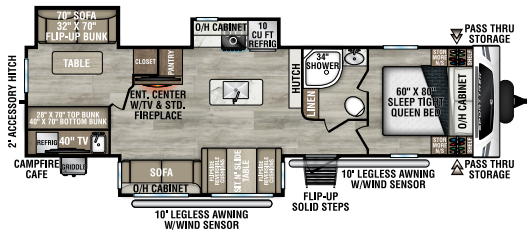

2025 SPORTTREK

ST327VIK

UVW – 8,470 lbs. | Exterior Length – 36' 1" | Sleeps – 11