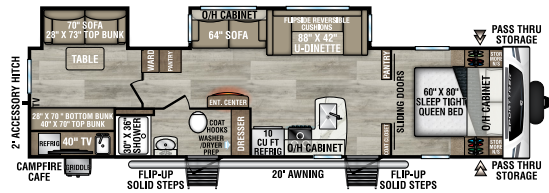

ST332VBH

UVW – 8,330 lbs. | Exterior Length – 37' 8" | Sleeps – 11