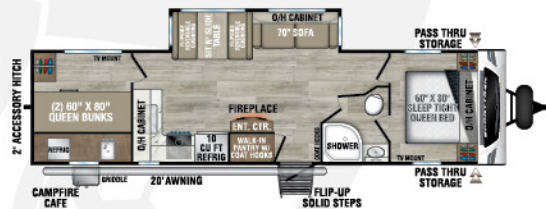

NEW

ST261VBH

UVW - 6,440 lbs. | Exterior Length - 30' 2" | Sleeps - 6

ST291VRK

UVW - 7,010 lbs. | Exterior Length - 33' | Sleeps - 6

NEW

ST292VBH

UVW - 7,820 lbs. | Exterior Length - 34' 6" | Sleeps - 6

NEW

ST301VTQ

UVW - 7,690 lbs. | Exterior Length - 36' 3" | Sleeps - 10

NEW

ST302VFK

UVW - 8,220 lbs. | Exterior Length - 36' 2" | Sleeps - 4

ST312VIK

UVW - 7,710 lbs. | Exterior Length - 34' 8" | Sleeps - 6

2025 SPORTTREK

ST327VIK

UVW – 8,470 lbs. | Exterior Length – 36'1" | Sleeps – 11

ST332VBH

UVW – 8,330 lbs. | Exterior Length – 37'8" | Sleeps – 11

ST333VIK

UVW – 8,800 lbs. | Exterior Length – 37'8" | Sleeps – 11