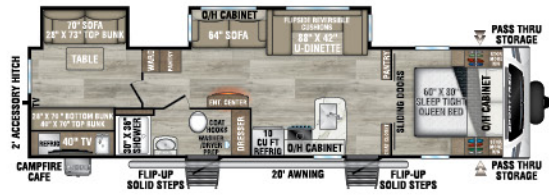

NEW

ST261VBH

UVW - 6,440 lbs. | Exterior Length - 30' 2" | Sleeps - 6

ST291VRK

UVW - 7,010 lbs. | Exterior Length - 33' | Sleeps - 6

NEW

ST292VBH

UVW - 7,820 lbs. | Exterior Length - 34' 6" | Sleeps - 6

NEW

ST301VTQ

UVW - 7,690 lbs. | Exterior Length - 36' 3" | Sleeps - 10

NEW

ST302VFK

UVW - 8,220 lbs. | Exterior Length - 36' 2" | Sleeps - 4

ST312VIK

UVW - 7,710 lbs. | Exterior Length - 34' 8" | Sleeps - 6

2025 SPORTTREK

ST327VIK

UVW – 8,470 lbs. | Exterior Length – 36'1" | Sleeps – 11

ST332VBH

UVW – 8,330 lbs. | Exterior Length – 37'8" | Sleeps – 11

ST333VIK

UVW – 8,800 lbs. | Exterior Length – 37'8" | Sleeps – 11