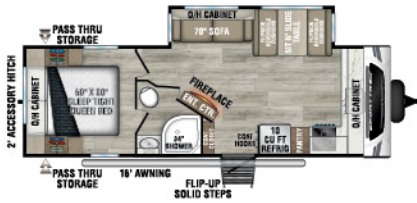

SPORT TREK

2025

Lightweight Travel Trailers

Designed for Campers by Campers!

ST251VFK

UVW - 6,240 lbs. | Exterior Length - 28'11" | Sleeps - 6

ST251VRK

UVW - 6,300 lbs. | Exterior Length - 28' 4" | Sleeps - 6

NEW

ST261VBH

UVW - 6,440 lbs. | Exterior Length - 30' 2" | Sleeps - 6

ST291VRK

UVW - 7,010 lbs. | Exterior Length - 33' | Sleeps - 6

NEW

ST292VBH

UVW - 7,820 lbs. | Exterior Length - 34' 6" | Sleeps - 6

NEW

ST301VTQ

UVW - 7,690 lbs. | Exterior Length - 36' 3" | Sleeps - 10

NEW

ST302VFK

UVW - 8,220 lbs. | Exterior Length - 36' 2" | Sleeps - 4

ST312VIK

UVW - 7,710 lbs. | Exterior Length - 34' 8" | Sleeps - 6

2025 SPORTTREK

ST327VIK

UVW – 8,470 lbs. | Exterior Length – 36'1" | Sleeps – 11

ST332VBH

UVW – 8,330 lbs. | Exterior Length – 37'8" | Sleeps – 11

ST333VIK

UVW – 8,800 lbs. | Exterior Length – 37'8" | Sleeps – 11