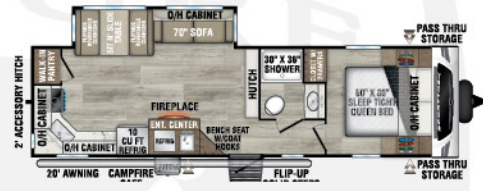

SPORT TREK

2025

Lightweight Travel Trailers

Designed for Campers by Campers!

ST251VFK

UVW - 6,240 lbs. | Exterior Length - 28'11" | Sleeps - 6

ST251VRK

UVW - 6,300 lbs. | Exterior Length - 28' 4" | Sleeps - 6

NEW

ST261VBH

UVW - 6,440 lbs. | Exterior Length - 30' 2" | Sleeps - 6

ST291VRK

UVW - 7,010 lbs. | Exterior Length - 33' | Sleeps - 6

NEW

ST292VBH

UVW - 7,820 lbs. | Exterior Length - 34' 6" | Sleeps - 6

NEW

ST301VTQ

UVW - 7,690 lbs. | Exterior Length - 36' 3" | Sleeps - 10

NEW

ST302VFK

UVW - 8,220 lbs. | Exterior Length - 36' 2" | Sleeps - 4

ST312VIK

UVW - 7,710 lbs. | Exterior Length - 34' 8" | Sleeps - 6

2025 SPORTTREK

ST327VIK

UVW – 8,470 lbs. | Exterior Length – 36'1" | Sleeps – 11

ST332VBH

UVW – 8,330 lbs. | Exterior Length – 37'8" | Sleeps – 11

ST333VIK

UVW – 8,800 lbs. | Exterior Length – 37'8" | Sleeps – 11