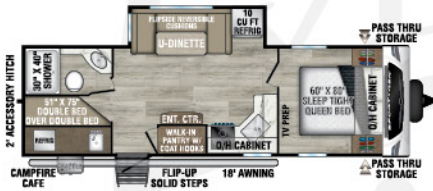

SPORT TREK

2025

Lightweight Travel Trailers

Designed for Campers by Campers!

ST251VFK

UVW - 6,240 lbs. | Exterior Length - 28'11" | Sleeps - 6

ST251VRK

UVW - 6,300 lbs. | Exterior Length - 28' 4" | Sleeps - 6

NEW

ST261VBH

UVW - 6,440 lbs. | Exterior Length - 30' 2" | Sleeps - 6

ST291VRK

UVW - 7,010 lbs. | Exterior Length - 33' | Sleeps - 6

NEW

ST292VBH

UVW - 7,820 lbs. | Exterior Length - 34' 6" | Sleeps - 6

NEW

ST301VTQ

UVW - 7,690 lbs. | Exterior Length - 36' 3" | Sleeps - 10

NEW

ST302VFK

UVW - 8,220 lbs. | Exterior Length - 36' 2" | Sleeps - 4

ST312VIK

UVW - 7,710 lbs. | Exterior Length - 34' 8" | Sleeps - 6

2025 SPORTTREK

ST327VIK

UVW – 8,470 lbs. | Exterior Length – 36'1" | Sleeps – 11

ST332VBH

UVW – 8,330 lbs. | Exterior Length – 37'8" | Sleeps – 11

ST333VIK

UVW – 8,800 lbs. | Exterior Length – 37'8" | Sleeps – 11