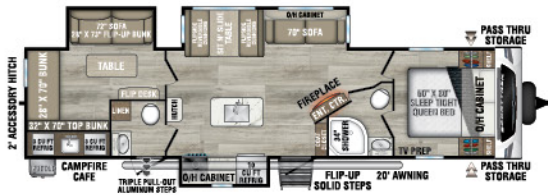

NEW

ST261VBH

UVW - 6,440 lbs. | Exterior Length - 30' 2" | Sleeps - 6

ST291VRK

UVW - 7,010 lbs. | Exterior Length - 33' | Sleeps - 6

NEW

ST292VBH

UVW - 7,820 lbs. | Exterior Length - 34' 6" | Sleeps - 6

NEW

ST301VTQ

UVW - 7,690 lbs. | Exterior Length - 36' 3" | Sleeps - 10

NEW

ST302VFK

UVW - 8,220 lbs. | Exterior Length - 36' 2" | Sleeps - 4

ST312VIK

UVW - 7,710 lbs. | Exterior Length - 34' 8" | Sleeps - 6

2025 SPORTTREK

ST327VIK

UVW – 8,470 lbs. | Exterior Length – 36'1" | Sleeps – 11

ST332VBH

UVW – 8,330 lbs. | Exterior Length – 37'8" | Sleeps – 11

ST333VIK

UVW – 8,800 lbs. | Exterior Length – 37'8" | Sleeps – 11

KING-U DINETTE OPTION

- Available on all SportTrek floorplans (N/A ST261VBH)
- IPO Dinette and Sofa

985 N 900 W | Shipshewana, IN 46565 | www.venture-rv.com

Due to continual research and advances, manufacturer reserves the right to change specifications, design, price and equipment without notice, and assumes no responsibility for any error in this literature.