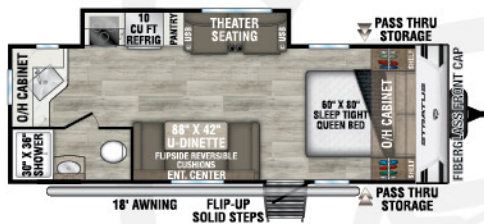

STRATUS

2025

Ultra-Lite Travel Trailers

Designed for Campers by Campers!

SR200VRB

UVW – 4,450 lbs. | Exterior Length – 23'1" | Sleeps – 4

NEW

SR211VBH

UVW – 5,480 lbs. | Exterior Length – 26'3" | Sleeps – 8

SR221VRK

UVW – 5,430 lbs. | Exterior Length – 27' | Sleeps – 4

SR231VRB

UVW – 5,600 lbs. | Exterior Length – 26'6" | Sleeps – 4

NEW

SR241VRK

UVW – 5,770 lbs. | Exterior Length – 28' | Sleeps – 6

SR261VRB

UVW – 6,720 lbs. | Exterior Length – 31'11" | Sleeps – 6

NEW

SR262VFK

UVW – 7,170 lbs. | Exterior Length – 31'11" | Sleeps – 4

SR281VBH

UVW – 6,540 lbs. | Exterior Length – 31'11" | Sleeps – 10

2025 STRATUS

SR281VFD

UVW - 6,490 lbs. | Exterior Length - 32' 3" | Sleeps - 6

SR291VQB

UVW - 6,940 lbs. | Exterior Length - 33' 11" | Sleeps - 10

NEW

SR302VBH

UVW - TBD lbs. | Exterior Length - 33' 11" | Sleeps - 10

985 N 900 W | Shipshewana, IN 46565 | www.venture-rv.com