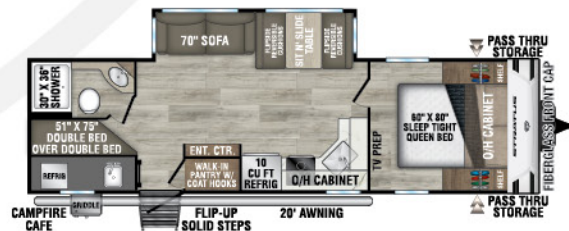

UVW – 5,480 lbs. | Exterior Length – 26'3" | Sleeps – 8

SR221VRK

UVW – 5,430 lbs. | Exterior Length – 27' | Sleeps – 4

SR231VRB

UVW – 5,600 lbs. | Exterior Length – 26'6" | Sleeps – 4

NEW

SR241VRK

UVW – 5,770 lbs. | Exterior Length – 28' | Sleeps – 6

SR261VRB

UVW – 6,720 lbs. | Exterior Length – 31'11" | Sleeps – 6

NEW

SR262VFK

UVW – 7,170 lbs. | Exterior Length – 31'11" | Sleeps – 4

SR281VBH

UVW – 6,540 lbs. | Exterior Length – 31'11" | Sleeps – 10

2025 STRATUS

SR281VFD

UVW - 6,490 lbs. | Exterior Length - 32' 3" | Sleeps - 6

SR291VQB

UVW - 6,940 lbs. | Exterior Length - 33' 11" | Sleeps - 10

NEW

SR302VBH

UVW - TBD lbs. | Exterior Length - 33' 11" | Sleeps - 10

985 N 900 W | Shipshewana, IN 46565 | www.venture-rv.com