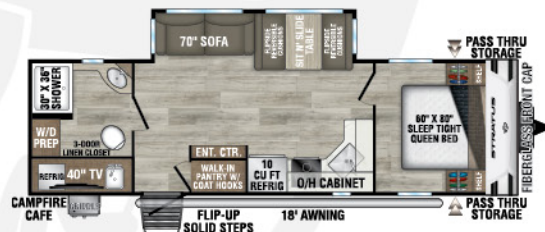

UVW – 5,480 lbs. | Exterior Length – 26'3" | Sleeps – 8

SR221VRK

UVW – 5,430 lbs. | Exterior Length – 27' | Sleeps – 4

SR231VRB

UVW – 5,600 lbs. | Exterior Length – 26'6" | Sleeps – 4

NEW

SR241VRK

UVW – 5,770 lbs. | Exterior Length – 28' | Sleeps – 6

SR261VRB

UVW – 6,720 lbs. | Exterior Length – 31'11" | Sleeps – 6

NEW

SR262VFK

UVW – 7,170 lbs. | Exterior Length – 31'11" | Sleeps – 4

SR281VBH

UVW – 6,540 lbs. | Exterior Length – 31'11" | Sleeps – 10

2025 STRATUS

SR281VFD

UVW - 6,490 lbs. | Exterior Length - 32' 3" | Sleeps - 6

SR291VQB

UVW - 6,940 lbs. | Exterior Length - 33' 11" | Sleeps - 10

NEW

SR302VBH

UVW - TBD lbs. | Exterior Length - 33' 11" | Sleeps - 10

985 N 900 W | Shipshewana, IN 46565 | www.venture-rv.com