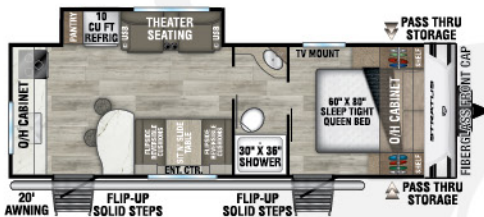

UVW – 5,480 lbs. | Exterior Length – 26'3" | Sleeps – 8

SR221VRK

UVW – 5,430 lbs. | Exterior Length – 27' | Sleeps – 4

SR231VRB

UVW – 5,600 lbs. | Exterior Length – 26'6" | Sleeps – 4

NEW

SR241VRK

UVW – 5,770 lbs. | Exterior Length – 28' | Sleeps – 6

SR261VRB

UVW – 6,720 lbs. | Exterior Length – 31'11" | Sleeps – 6

NEW

SR262VFK

UVW – 7,170 lbs. | Exterior Length – 31'11" | Sleeps – 4

SR281VBH

UVW – 6,540 lbs. | Exterior Length – 31'11" | Sleeps – 10

2025 STRATUS

SR281VFD

UVW - 6,490 lbs. | Exterior Length - 32' 3" | Sleeps - 6

SR291VQB

UVW - 6,940 lbs. | Exterior Length - 33' 11" | Sleeps - 10

NEW

SR302VBH

UVW - TBD lbs. | Exterior Length - 33' 11" | Sleeps - 10

985 N 900 W | Shipshewana, IN 46565 | www.venture-rv.com