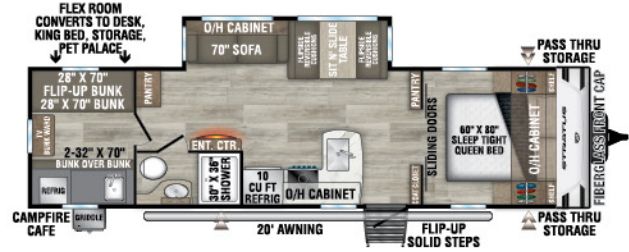

UVW – 5,480 lbs. | Exterior Length – 26'3" | Sleeps – 8

SR221VRK

UVW – 5,430 lbs. | Exterior Length – 27' | Sleeps – 4

SR231VRB

UVW – 5,600 lbs. | Exterior Length – 26'6" | Sleeps – 4

NEW

SR241VRK

UVW – 5,770 lbs. | Exterior Length – 28' | Sleeps – 6

SR261VRB

UVW – 6,720 lbs. | Exterior Length – 31'11" | Sleeps – 6

NEW

SR262VFK

UVW – 7,170 lbs. | Exterior Length – 31'11" | Sleeps – 4

SR281VBH

UVW – 6,540 lbs. | Exterior Length – 31'11" | Sleeps – 10

2025 STRATUS

SR281VFD

UVW - 6,490 lbs. | Exterior Length - 32' 3" | Sleeps - 6

SR291VQB

UVW - 6,940 lbs. | Exterior Length - 33' 11" | Sleeps - 10

NEW

SR302VBH

UVW - TBD lbs. | Exterior Length - 33' 11" | Sleeps - 10

985 N 900 W | Shipshewana, IN 46565 | www.venture-rv.com