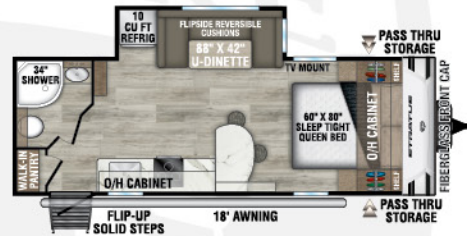

STRATUS

2025

Ultra-Lite Travel Trailers

Designed for Campers by Campers!

SR200VRB

UVW – 4,450 lbs. | Exterior Length – 23'1" | Sleeps – 4

NEW

SR211VBH

UVW – 5,480 lbs. | Exterior Length – 26'3" | Sleeps – 8

SR221VRK

UVW – 5,430 lbs. | Exterior Length – 27' | Sleeps – 4

SR231VRB

UVW – 5,600 lbs. | Exterior Length – 26'6" | Sleeps – 4

NEW

SR241VRK

UVW – 5,770 lbs. | Exterior Length – 28' | Sleeps – 6

SR261VRB

UVW – 6,720 lbs. | Exterior Length – 31'11" | Sleeps – 6

NEW

SR262VFK

UVW – 7,170 lbs. | Exterior Length – 31'11" | Sleeps – 4

SR281VBH

UVW – 6,540 lbs. | Exterior Length – 31'11" | Sleeps – 10

2025 STRATUS

SR281VFD

UVW - 6,490 lbs. | Exterior Length - 32' 3" | Sleeps - 6

SR291VQB

UVW - 6,940 lbs. | Exterior Length - 33' 11" | Sleeps - 10

NEW

SR302VBH

UVW - TBD lbs. | Exterior Length - 33' 11" | Sleeps - 10

985 N 900 W | Shipshewana, IN 46565 | www.venture-rv.com