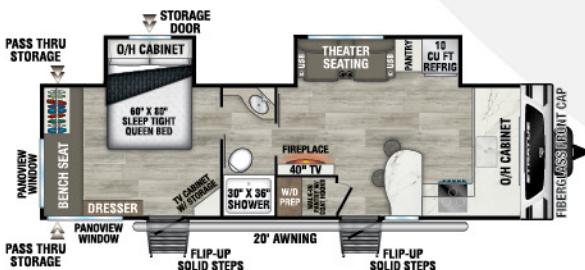

STRATUS

2025

Ultra-Lite Travel Trailers

Designed for Campers by Campers!

SR200VRB

UVW – 4,450 lbs. | Exterior Length – 23'1" | Sleeps – 4

NEW

SR211VBH

UVW – 5,480 lbs. | Exterior Length – 26'3" | Sleeps – 8

SR221VRK

UVW – 5,430 lbs. | Exterior Length – 27' | Sleeps – 4

SR231VRB

UVW – 5,600 lbs. | Exterior Length – 26'6" | Sleeps – 4

NEW

SR241VRK

UVW – 5,770 lbs. | Exterior Length – 28' | Sleeps – 6

SR261VRB

UVW – 6,720 lbs. | Exterior Length – 31'11" | Sleeps – 6

NEW

SR262VFK

UVW – 7,170 lbs. | Exterior Length – 31'11" | Sleeps – 4

SR281VBH

UVW – 6,540 lbs. | Exterior Length – 31'11" | Sleeps – 10

2025 STRATUS

SR281VFD

UVW - 6,490 lbs. | Exterior Length - 32' 3" | Sleeps - 6

SR291VQB

UVW - 6,940 lbs. | Exterior Length - 33' 11" | Sleeps - 10

NEW

SR302VBH

UVW - TBD lbs. | Exterior Length - 33' 11" | Sleeps - 10

985 N 900 W | Shipshewana, IN 46565 | www.venture-rv.com