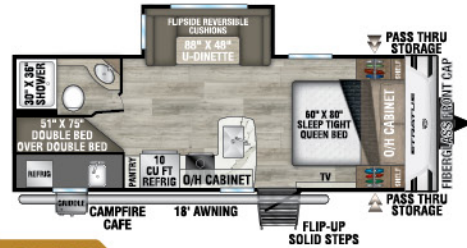

STRATUS

2025

Ultra-Lite Travel Trailers

Designed for Campers by Campers!

SR200VRB

UVW – 4,450 lbs. | Exterior Length – 23'1" | Sleeps – 4

NEW

SR211VBH

UVW – 5,480 lbs. | Exterior Length – 26'3" | Sleeps – 8

SR221VRK

UVW – 5,430 lbs. | Exterior Length – 27' | Sleeps – 4

SR231VRB

UVW – 5,600 lbs. | Exterior Length – 26'6" | Sleeps – 4

NEW

SR241VRK

UVW – 5,770 lbs. | Exterior Length – 28' | Sleeps – 6

SR261VRB

UVW – 6,720 lbs. | Exterior Length – 31'11" | Sleeps – 6

NEW

SR262VFK

UVW – 7,170 lbs. | Exterior Length – 31'11" | Sleeps – 4

SR281VBH

UVW – 6,540 lbs. | Exterior Length – 31'11" | Sleeps – 10

2025 STRATUS

SR281VFD

UVW - 6,490 lbs. | Exterior Length - 32' 3" | Sleeps - 6

SR291VQB

UVW - 6,940 lbs. | Exterior Length - 33' 11" | Sleeps - 10

NEW

SR302VBH

UVW - TBD lbs. | Exterior Length - 33' 11" | Sleeps - 10

985 N 900 W | Shipshewana, IN 46565 | www.venture-rv.com