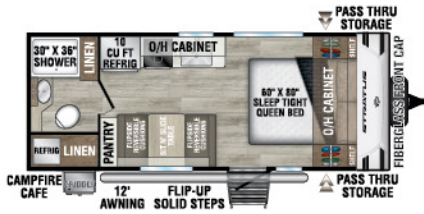

STRATUS

2025

Ultra-Lite Travel Trailers

Designed for Campers by Campers!

SR200VRB

UVW – 4,450 lbs. | Exterior Length – 23'1" | Sleeps – 4

NEW

SR211VBH

UVW – 5,480 lbs. | Exterior Length – 26'3" | Sleeps – 8

SR221VRK

UVW – 5,430 lbs. | Exterior Length – 27' | Sleeps – 4

SR231VRB

UVW – 5,600 lbs. | Exterior Length – 26'6" | Sleeps – 4

NEW

SR241VRK

UVW – 5,770 lbs. | Exterior Length – 28' | Sleeps – 6

SR261VRB

UVW – 6,720 lbs. | Exterior Length – 31'11" | Sleeps – 6

NEW

SR262VFK

UVW – 7,170 lbs. | Exterior Length – 31'11" | Sleeps – 4

SR281VBH

UVW – 6,540 lbs. | Exterior Length – 31'11" | Sleeps – 10

2025 STRATUS

SR281VFD

UVW - 6,490 lbs. | Exterior Length - 32' 3" | Sleeps - 6

SR291VQB

UVW - 6,940 lbs. | Exterior Length - 33' 11" | Sleeps - 10

NEW

SR302VBH

UVW - TBD lbs. | Exterior Length - 33' 11" | Sleeps - 10

985 N 900 W | Shipshewana, IN 46565 | www.venture-rv.com