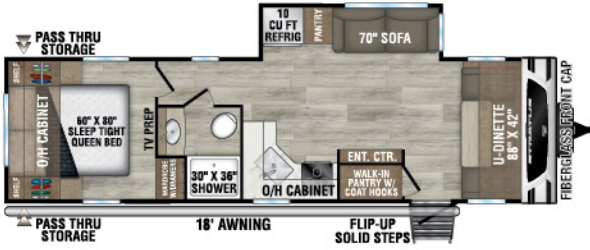

UVW – 5,480 lbs. | Exterior Length – 26'3" | Sleeps – 8

SR221VRK

UVW – 5,430 lbs. | Exterior Length – 27' | Sleeps – 4

SR231VRB

UVW – 5,600 lbs. | Exterior Length – 26'6" | Sleeps – 4

NEW

SR241VRK

UVW – 5,770 lbs. | Exterior Length – 28' | Sleeps – 6

SR261VRB

UVW – 6,720 lbs. | Exterior Length – 31'11" | Sleeps – 6

NEW

SR262VFK

UVW – 7,170 lbs. | Exterior Length – 31'11" | Sleeps – 4

SR281VBH

UVW – 6,540 lbs. | Exterior Length – 31'11" | Sleeps – 10

2025 STRATUS

SR281VFD

UVW - 6,490 lbs. | Exterior Length - 32' 3" | Sleeps - 6

SR291VQB

UVW - 6,940 lbs. | Exterior Length - 33' 11" | Sleeps - 10

NEW

SR302VBH

UVW - TBD lbs. | Exterior Length - 33' 11" | Sleeps - 10

985 N 900 W | Shipshewana, IN 46565 | www.venture-rv.com